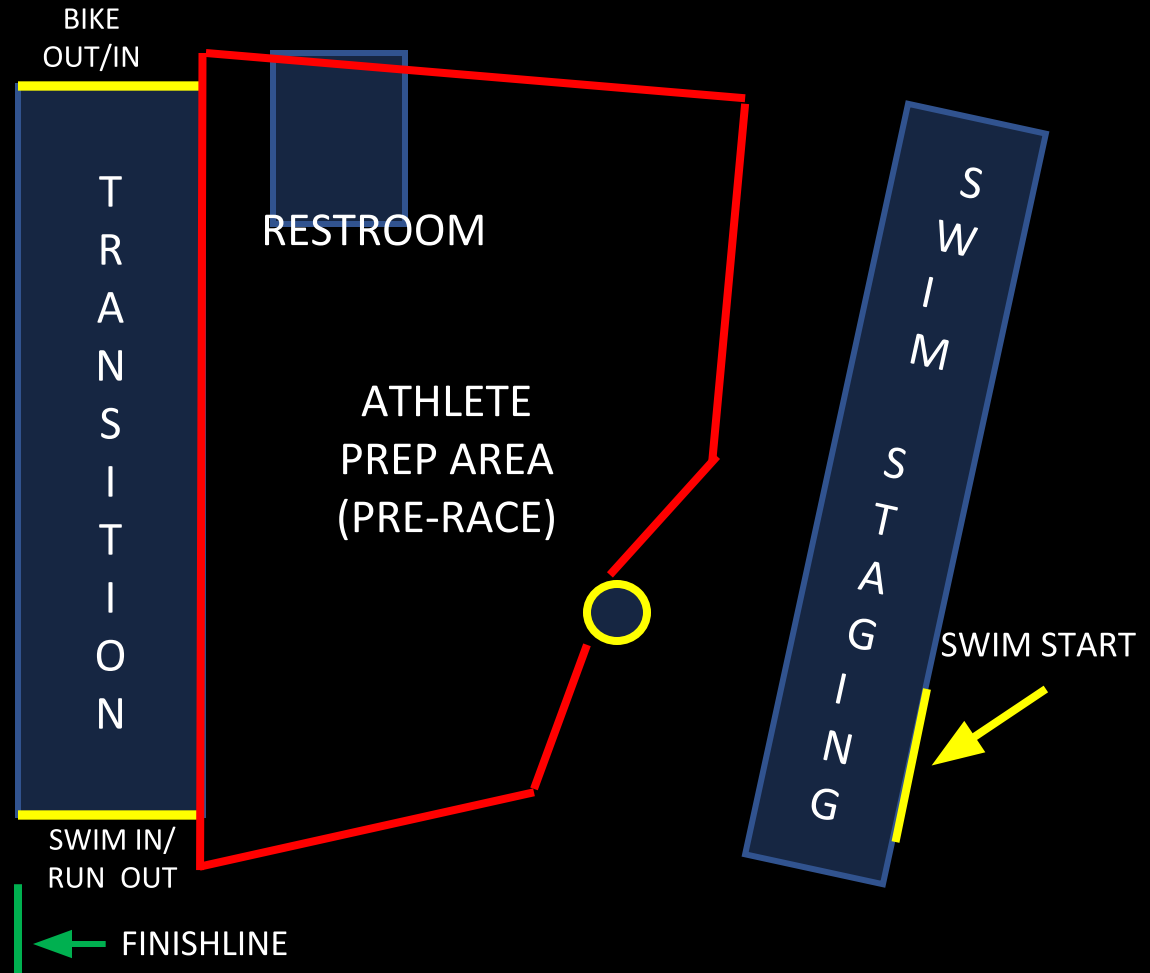

Athlete Parking

Transition Area

Transition Area

Swim In/Bike

Out

Bike In/Run

In/Out

Pre-Race Setup

Innsbrook Triathlon (IT)
Courses/Routes
13 JUNE 2021

IT Swim
Course Setup
13 June 2021

IT Swim Start Corral Design

IT – Swim Course – 750M Swim

IT – Swim Course – 1500M Swim

IT Bike
Course
Routes

IT – Sprint Bike – 14.4 Miles