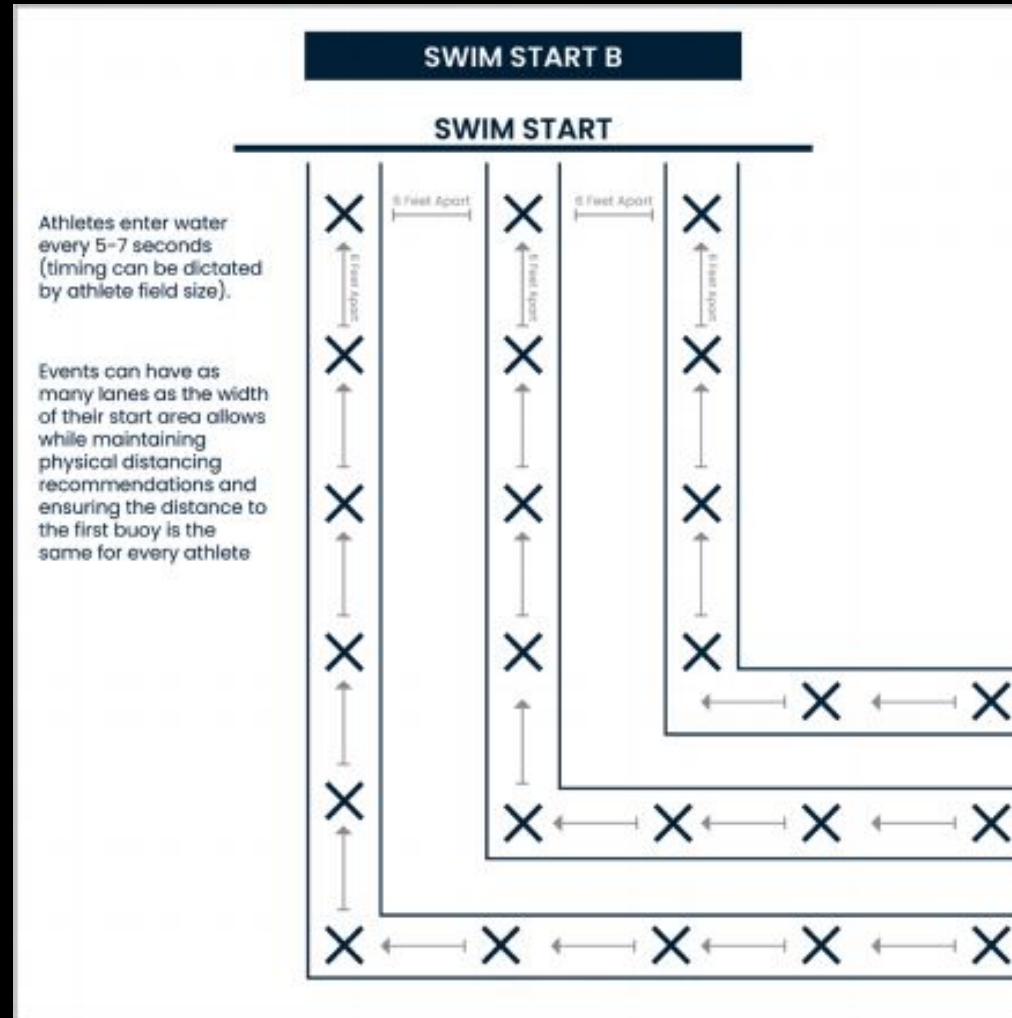

Athlete Parking

Transition Area

Transition Area

Swim In/Bike

Out

Bike In/Run

In/Out

Pre-Race Setup

Innsbrook Triathlon (IT)
Courses/Routes
13 JUNE 2021

IT Swim
Course Setup
13 June 2021

IT Swim Start Corral Design

IT – Swim Course – 750M Swim

IT – Swim Course – 1500M Swim

IT Bike
Course
Routes

IT – Sprint Bike – 14.4 Miles

14.40mi Distance
946ft Elevation Gain
Road Ride Type

1:16:58 Est. Moving Time
Public Route Visibility

IT – Olympic Bike - 26.04 Miles

25.04mi	1,738ft	Road
Distance	Elevation Gain	Ride Type
2:13:52	Public	
Est. Moving Time	Route Visibility	