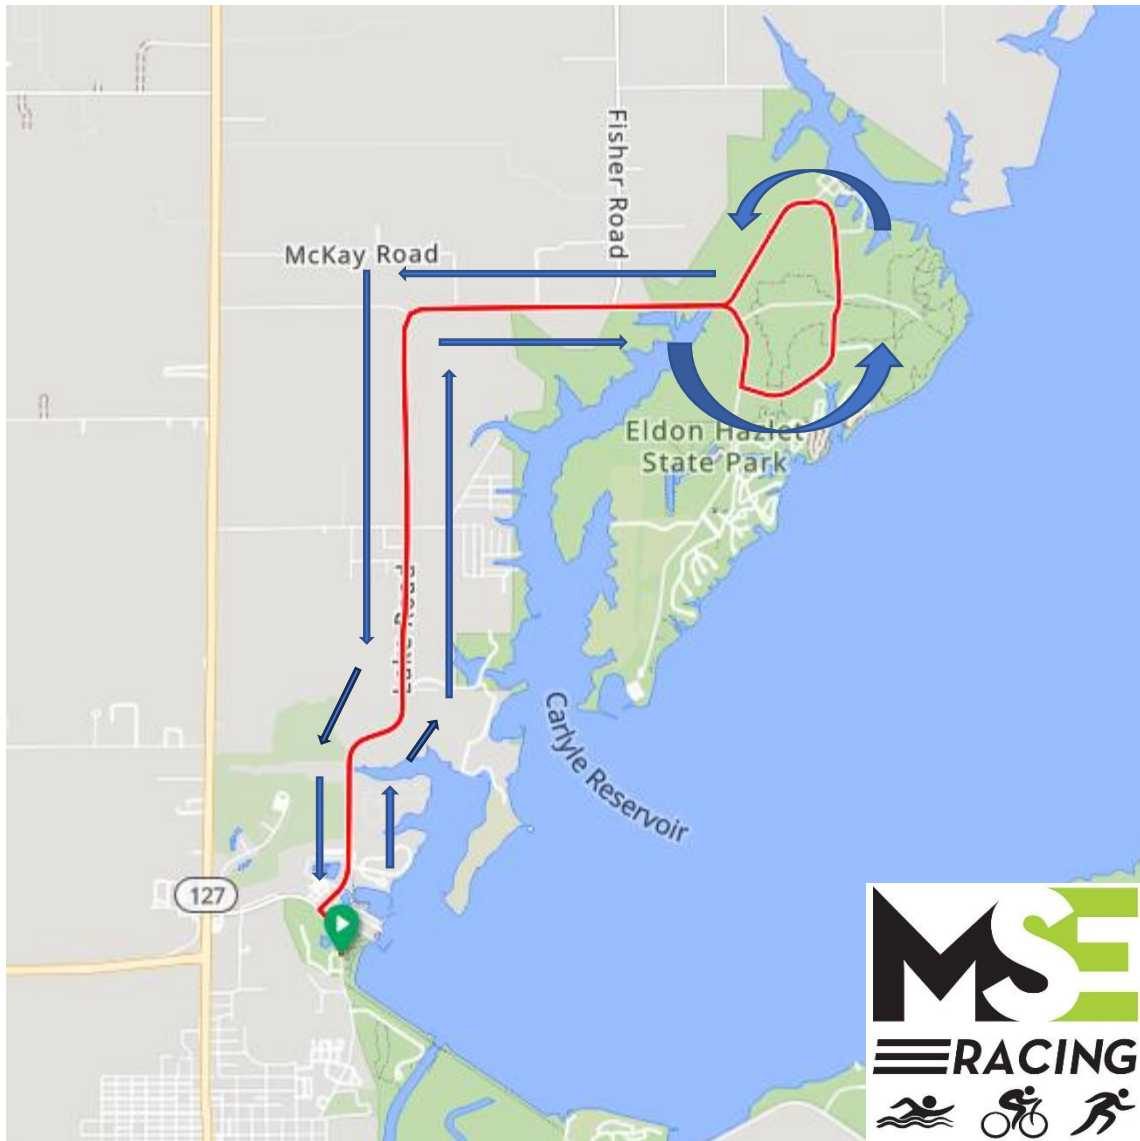

Lake Carlyle Triathlon – Sprint Bike Route

To view the course, turn by turn scan the QR code below or visit -

<https://ridewithgps.com/routes/49750306>

Elevation Map

Lake Carlyle Triathlon – Olympic Bike Route

To view the course, turn by turn scan the QR code below or visit –

<https://ridewithgps.com/routes/49750413>

Elevation Map

To view the course, turn by turn scan the QR code below or visit -

<https://ridewithgps.com/routes/40788109>

Elevation Map

To view the course, turn by turn scan the QR code below or visit -

<https://ridewithgps.com/routes/40788082>

Elevation Map