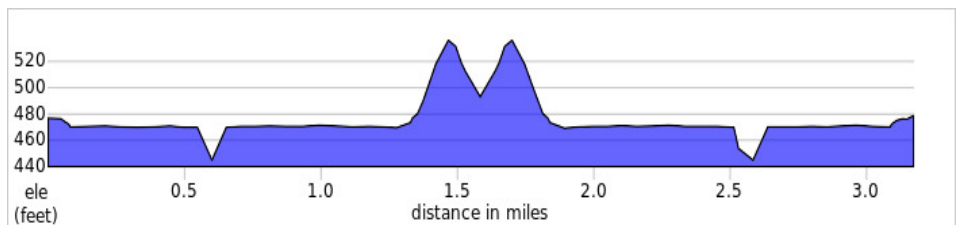

To view the course, turn by turn scan the QR code below or visit –

<https://ridewithgps.com/routes/49750413>

Elevation Map

To view the course, turn by turn scan the QR code below or visit -

<https://ridewithgps.com/routes/40788109>

Elevation Map

To view the course, turn by turn scan the QR code below or visit -

<https://ridewithgps.com/routes/40788082>

Elevation Map