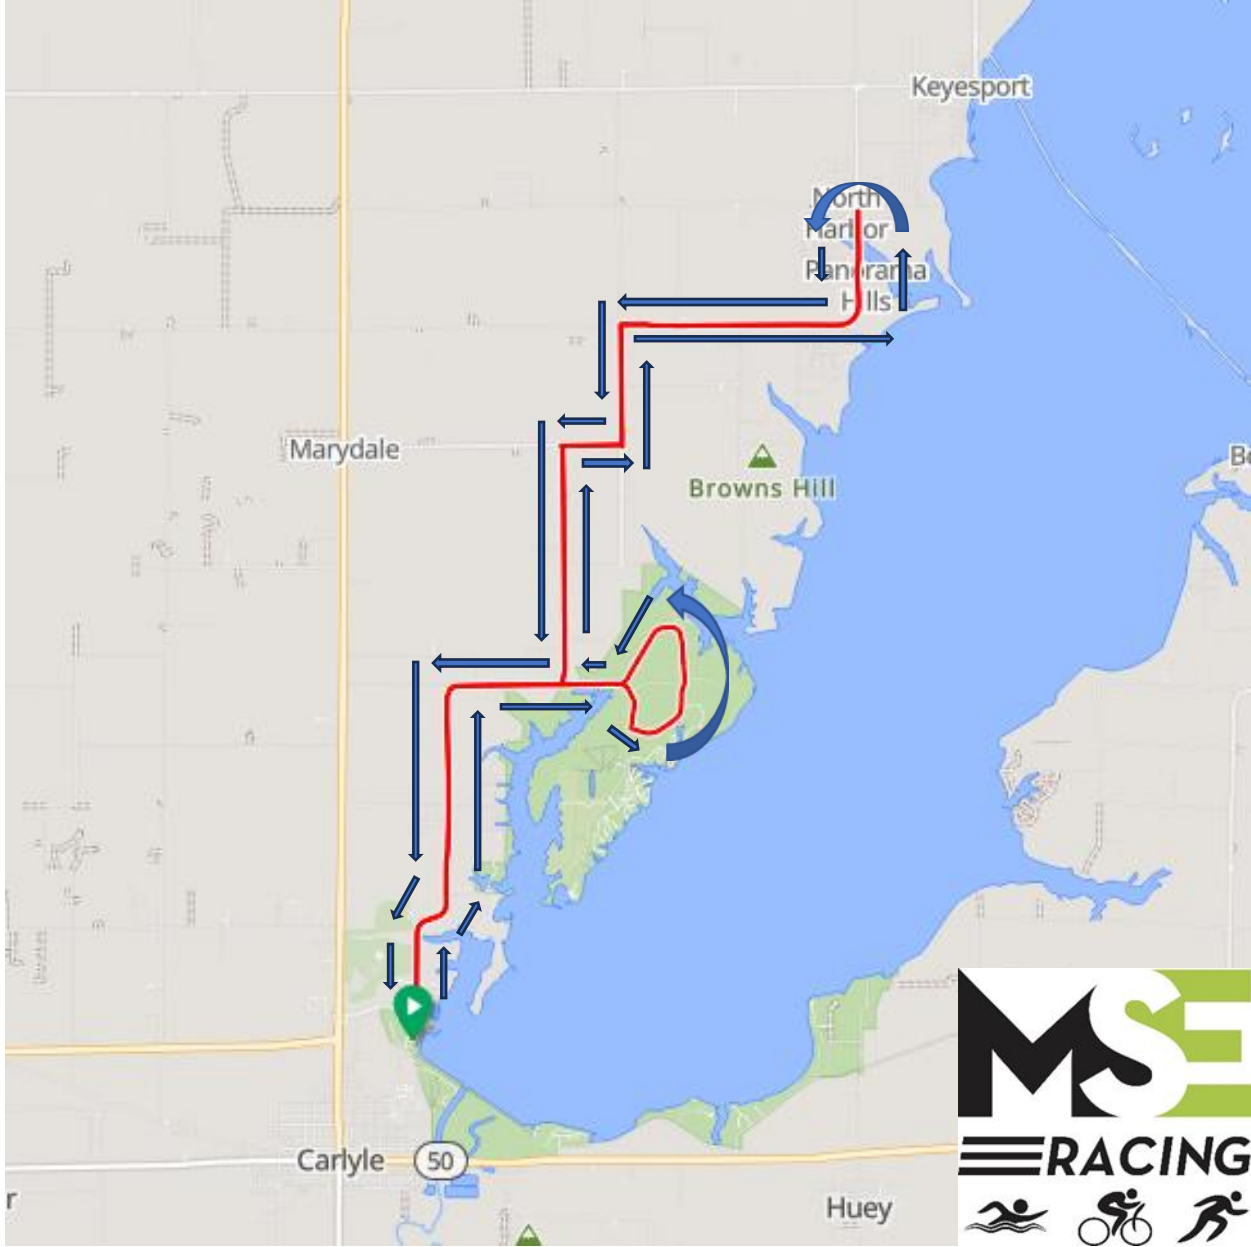

Lake Carlyle Triathlon – Sprint Bike Route

To view the course, turn by turn scan the QR code below or visit -

<https://ridewithgps.com/routes/49750306>

Elevation Map

Lake Carlyle Triathlon – Olympic Bike Route

To view the course, turn by turn scan the QR code below or visit –

<https://ridewithgps.com/routes/49750413>

Elevation Map

To view the course, turn by turn scan the QR code below or visit -

<https://ridewithgps.com/routes/40788109>

Elevation Map

To view the course, turn by turn scan the QR code below or visit -

<https://ridewithgps.com/routes/40788082>

Elevation Map