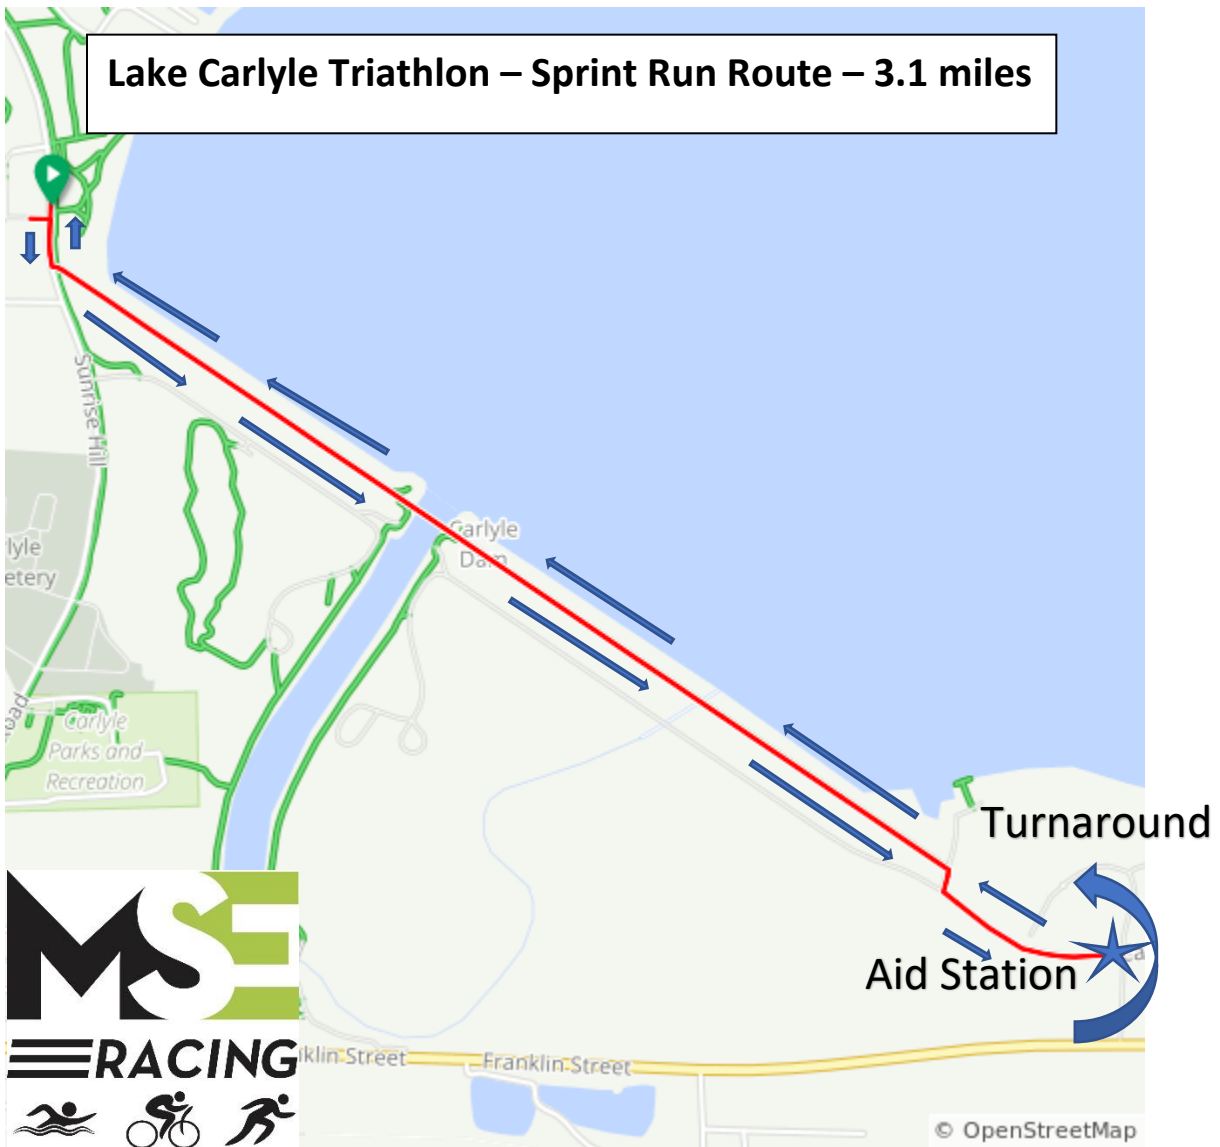

Lake Carlyle Triathlon – Sprint Bike Route

To view the course, turn by turn scan the QR code below or visit -

<https://ridewithgps.com/routes/49750306>

Elevation Map

Lake Carlyle Triathlon – Olympic Bike Route

To view the course, turn by turn scan the QR code below or visit –

<https://ridewithgps.com/routes/49750413>

Elevation Map

To view the course, turn by turn scan the QR code below or visit -

<https://ridewithgps.com/routes/40788109>

Elevation Map

To view the course, turn by turn scan the QR code below or visit -

<https://ridewithgps.com/routes/40788082>

Elevation Map