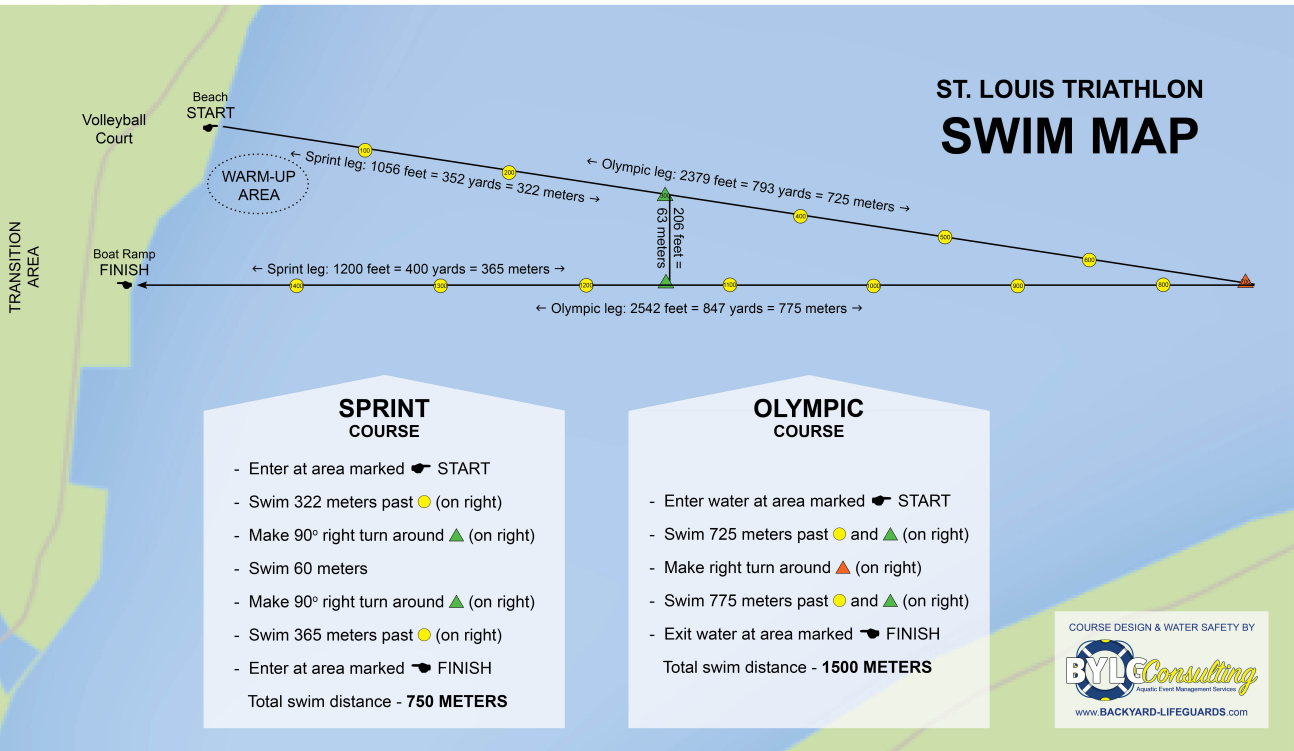

ST. LOUIS TRIATHLON SWIM MAP

SPRINT COURSE

- Enter at area marked **START**
- Swim 322 meters past **●** (on right)
- Make 90° right turn around **▲** (on right)
- Swim 60 meters
- Make 90° right turn around **▲** (on right)
- Swim 365 meters past **●** (on right)
- Enter at area marked **FINISH**

Total swim distance - 750 METERS

OLYMPIC COURSE

- Enter water at area marked **START**
- Swim 725 meters past **●** and **▲** (on right)
- Make right turn around **▲** (on right)
- Swim 775 meters past **●** and **▲** (on right)
- Exit water at area marked **FINISH**

Total swim distance - 1500 METERS