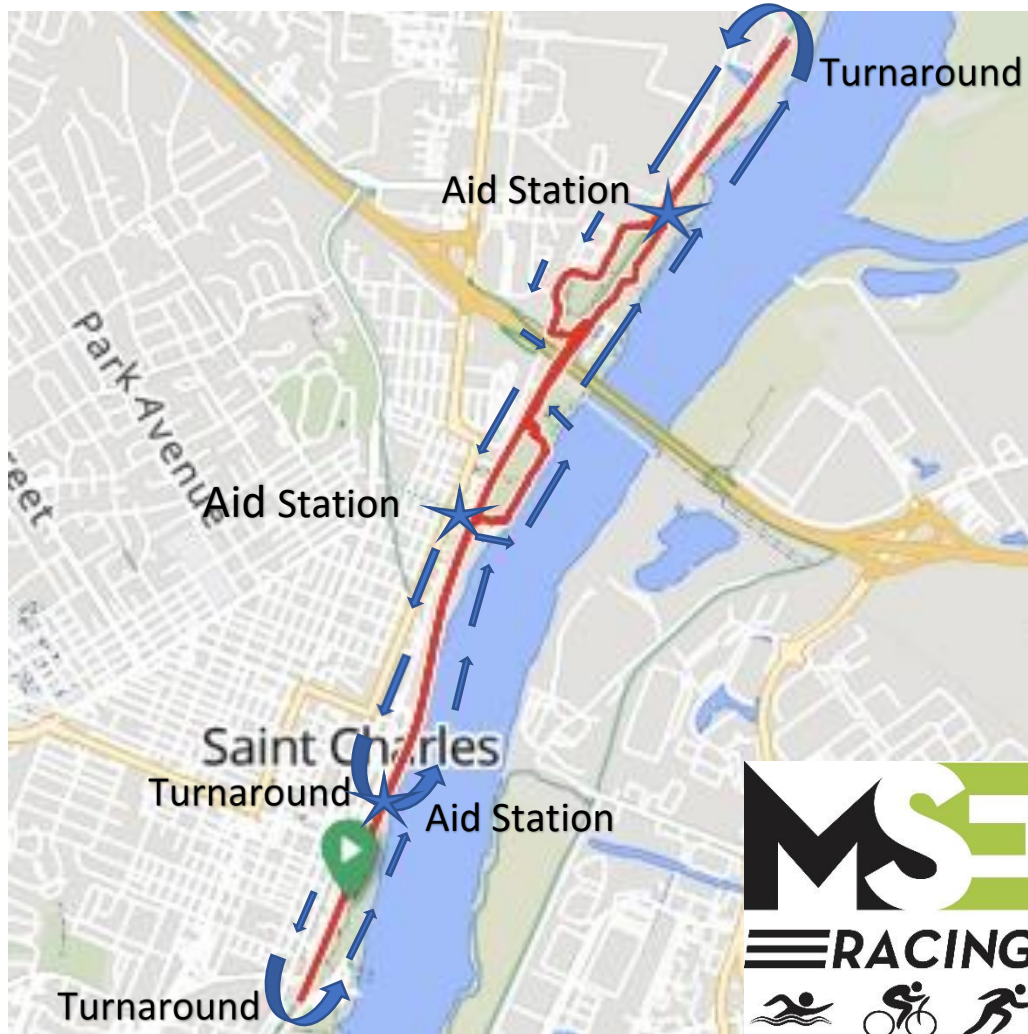

Love to Run St. Charles – 5K Route

Clickable, downloadable map –

<http://ridewithgps.com/routes/45907338>

Elevation

Love to Run St. Charles – 10K Route

Clickable, downloadable map –

<https://ridewithgps.com/routes/45907291>

Elevation

Love to Run St. Charles – Half Marathon Route

Clickable, downloadable map -

<https://ridewithgps.com/routes/45906784>

Elevation