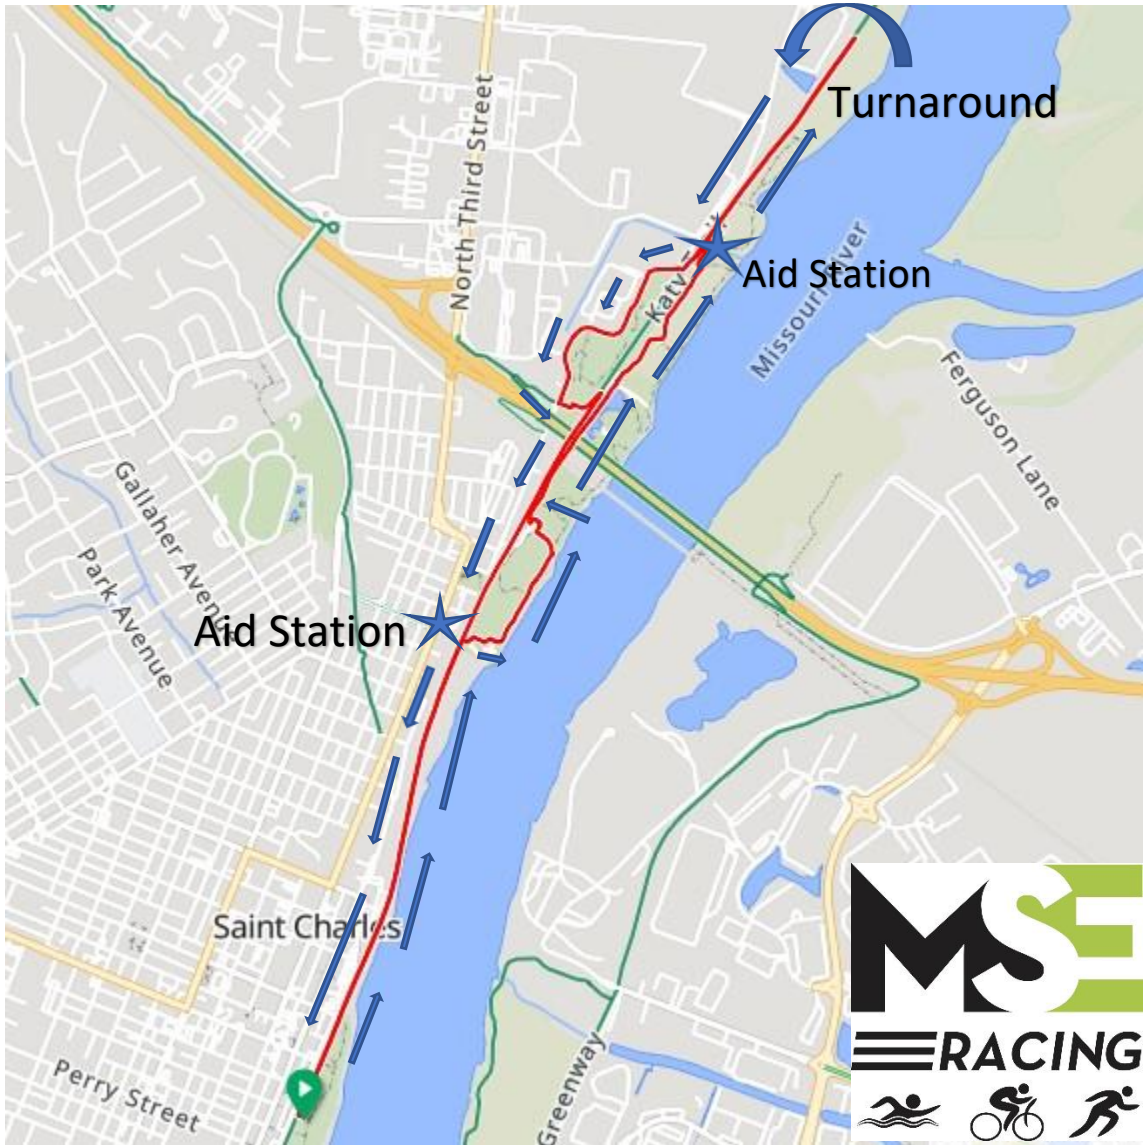

Love to Run St. Charles – 5K Route

Clickable, downloadable map –

<http://ridewithgps.com/routes/45907338>

Elevation

Love to Run St. Charles – 10K Route

Clickable, downloadable map –

<https://ridewithgps.com/routes/45907291>

Elevation

Love to Run St. Charles – Half Marathon Route

Clickable, downloadable map -

<https://ridewithgps.com/routes/45906784>

Elevation