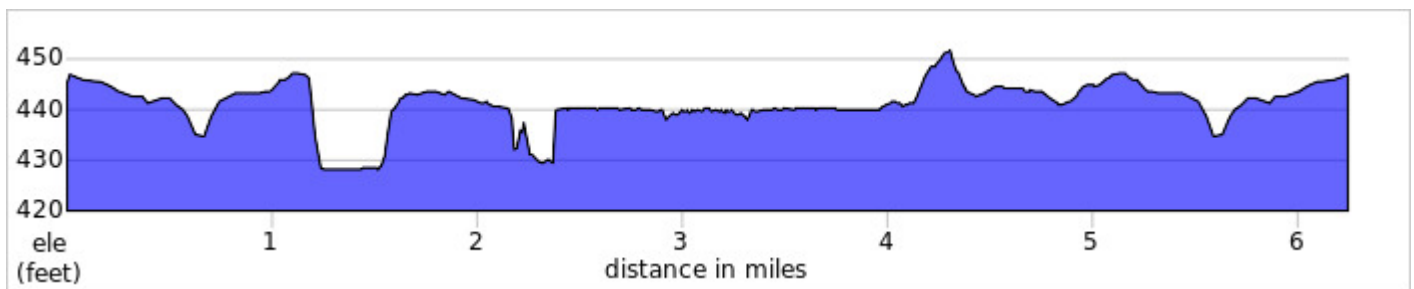

Love to Run St. Charles – 5K Route

Clickable, downloadable map –

<http://ridewithgps.com/routes/45907338>

Elevation

Love to Run St. Charles – 10K Route

Clickable, downloadable map –

<https://ridewithgps.com/routes/45907291>

Elevation

Love to Run St. Charles – Half Marathon Route

Clickable, downloadable map -

<https://ridewithgps.com/routes/45906784>

Elevation