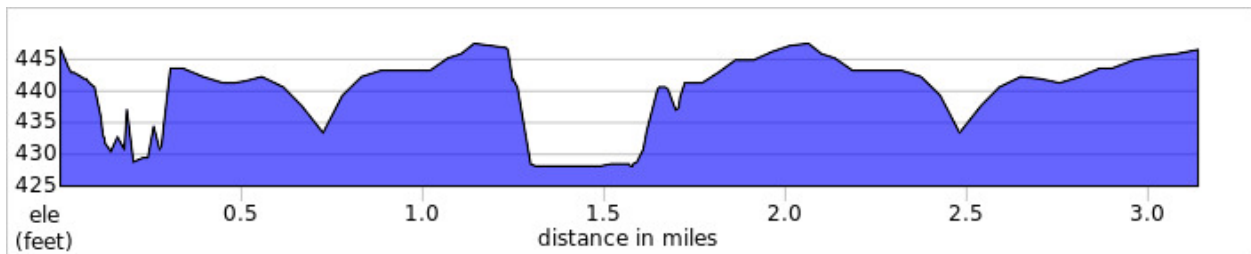

Love to Run St. Charles – 5K Route

Clickable, downloadable map –

<http://ridewithgps.com/routes/45907338>

Elevation

Love to Run St. Charles – 10K Route

Clickable, downloadable map –

<https://ridewithgps.com/routes/45907291>

Elevation

Love to Run St. Charles – Half Marathon Route

Clickable, downloadable map -

<https://ridewithgps.com/routes/45906784>

Elevation