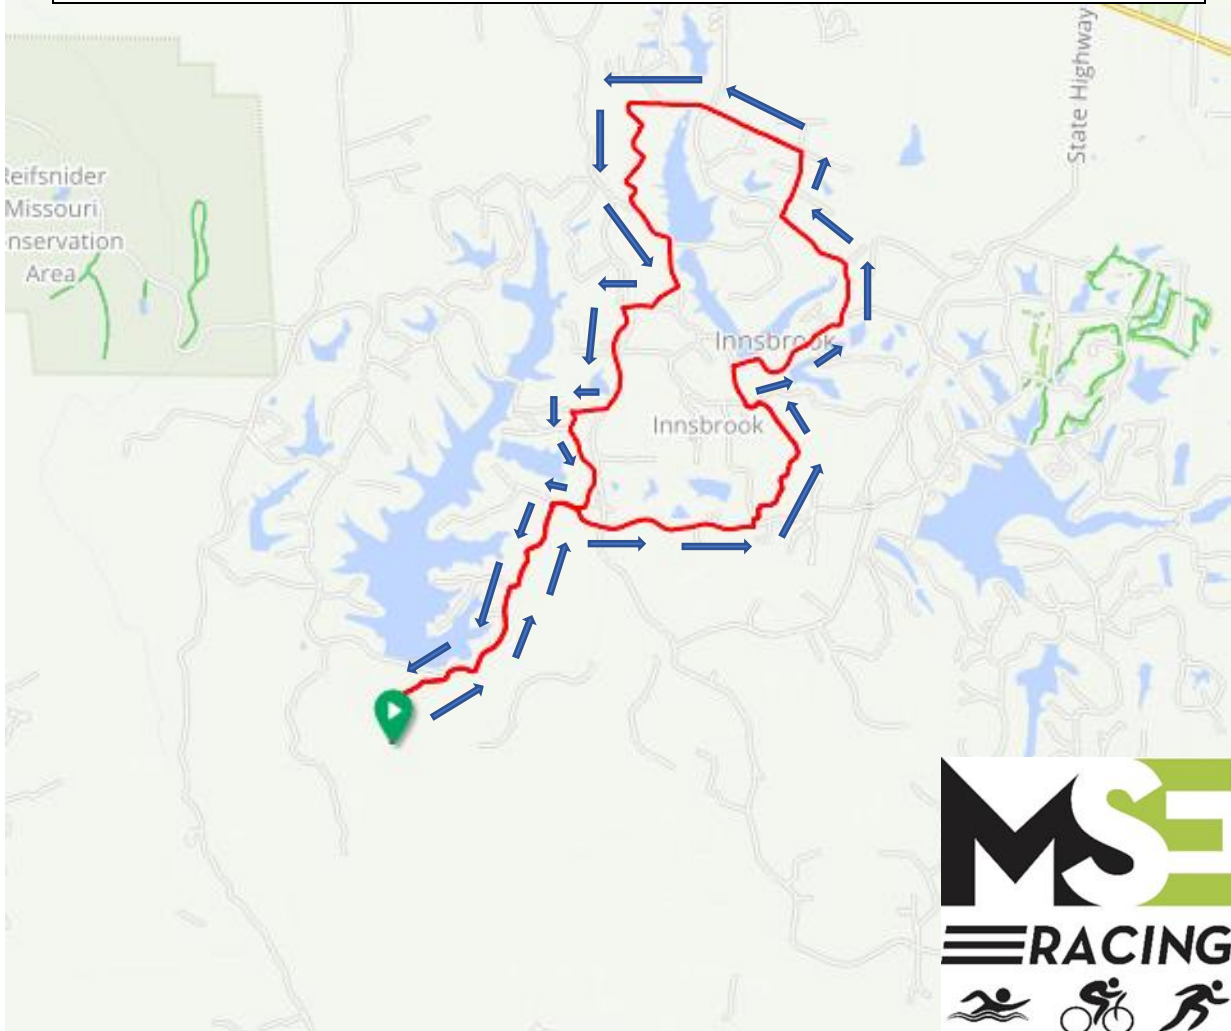

Groovy, Gritty, Gravel Race

1 loop = 10ish miles

Click here to view the route turn by turn –

<https://ridewithgps.com/routes/41805381>

Elevation