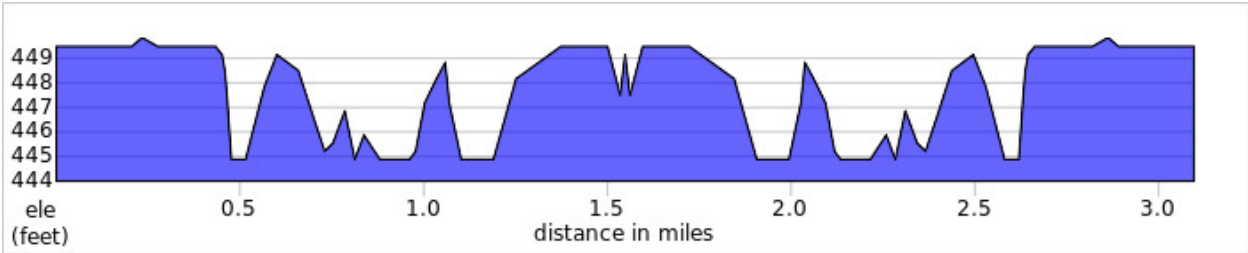

# Drink MO Beer Run – 1 Mile Route

Clickable, downloadable map –

<https://ridewithgps.com/routes/46434950>

Elevation

**Drink MO Beer Run – 5K Route**  
**Out & Back Course**

Click here to view the route turn by turn –

<https://ridewithgps.com/routes/46434846>

Elevation

**Drink MO Beer Run – 10K Route**  
**Out & Back Course**

Click here to view the route turn by turn –

<https://ridewithgps.com/routes/46435043>

Elevation