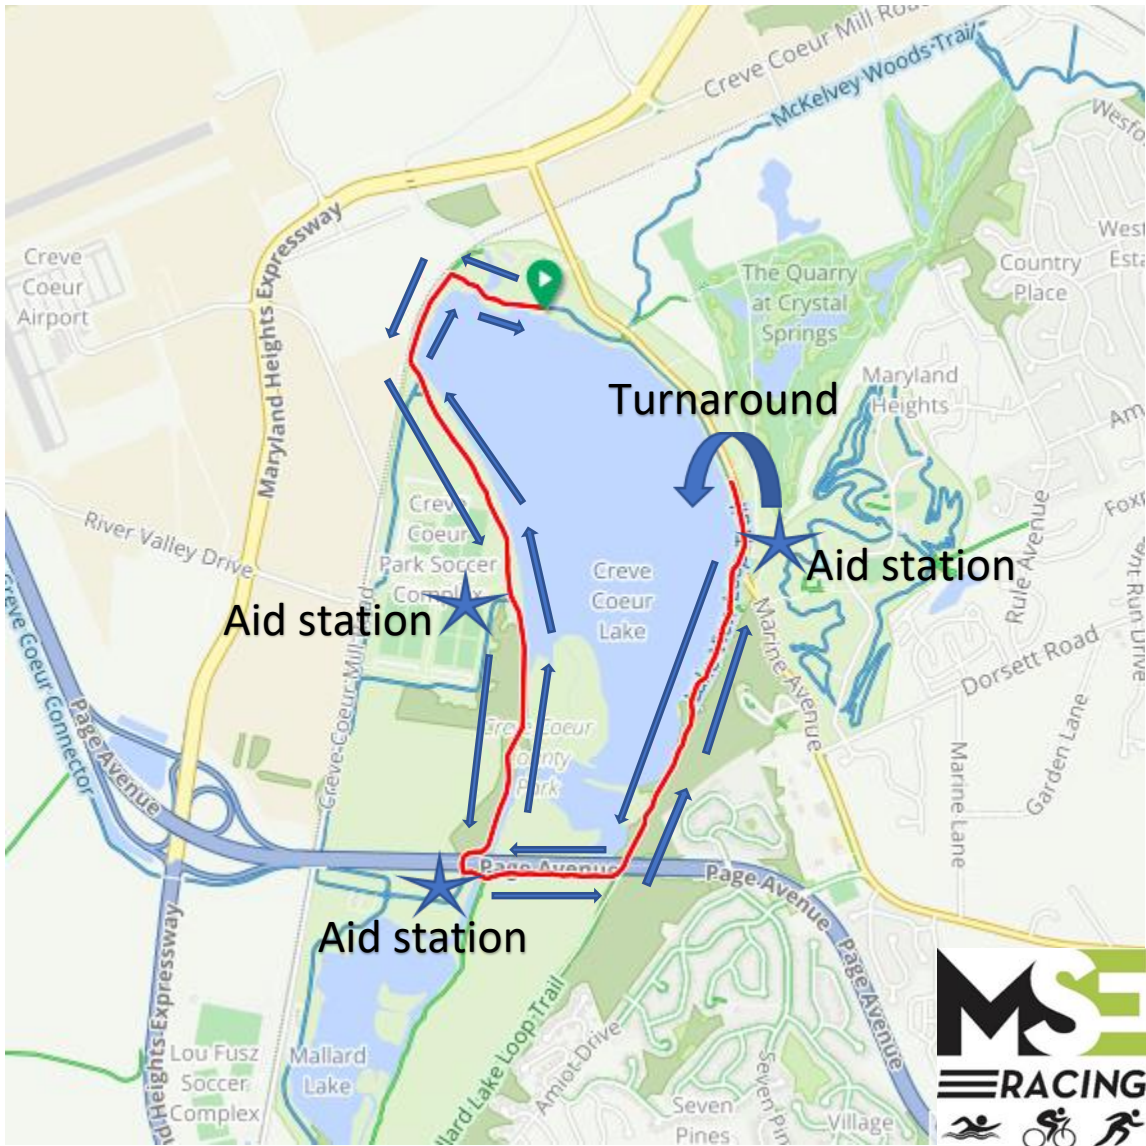

# Drink MO Beer Run – 1 Mile Route

Clickable, downloadable map –

<https://ridewithgps.com/routes/46434950>

Elevation

**Drink MO Beer Run – 5K Route**  
**Out & Back Course**

Click here to view the route turn by turn –

<https://ridewithgps.com/routes/46434846>

Elevation

**Drink MO Beer Run – 10K Route**  
**Out & Back Course**

Click here to view the route turn by turn –

<https://ridewithgps.com/routes/46435043>

Elevation