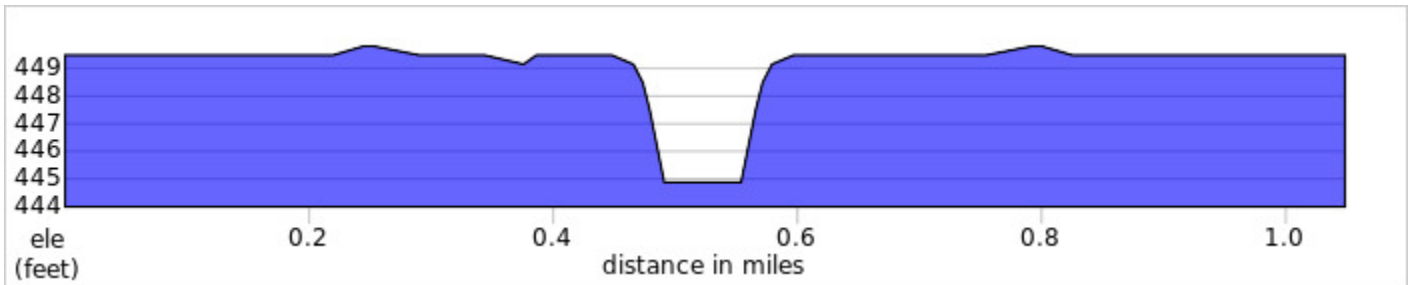

# Drink MO Beer Run – 1 Mile Route

Clickable, downloadable map –

<https://ridewithgps.com/routes/46434950>

Elevation

**Drink MO Beer Run – 5K Route**  
**Out & Back Course**

Click here to view the route turn by turn –

<https://ridewithgps.com/routes/46434846>

Elevation

**Drink MO Beer Run – 10K Route**  
**Out & Back Course**

Click here to view the route turn by turn –

<https://ridewithgps.com/routes/46435043>

Elevation