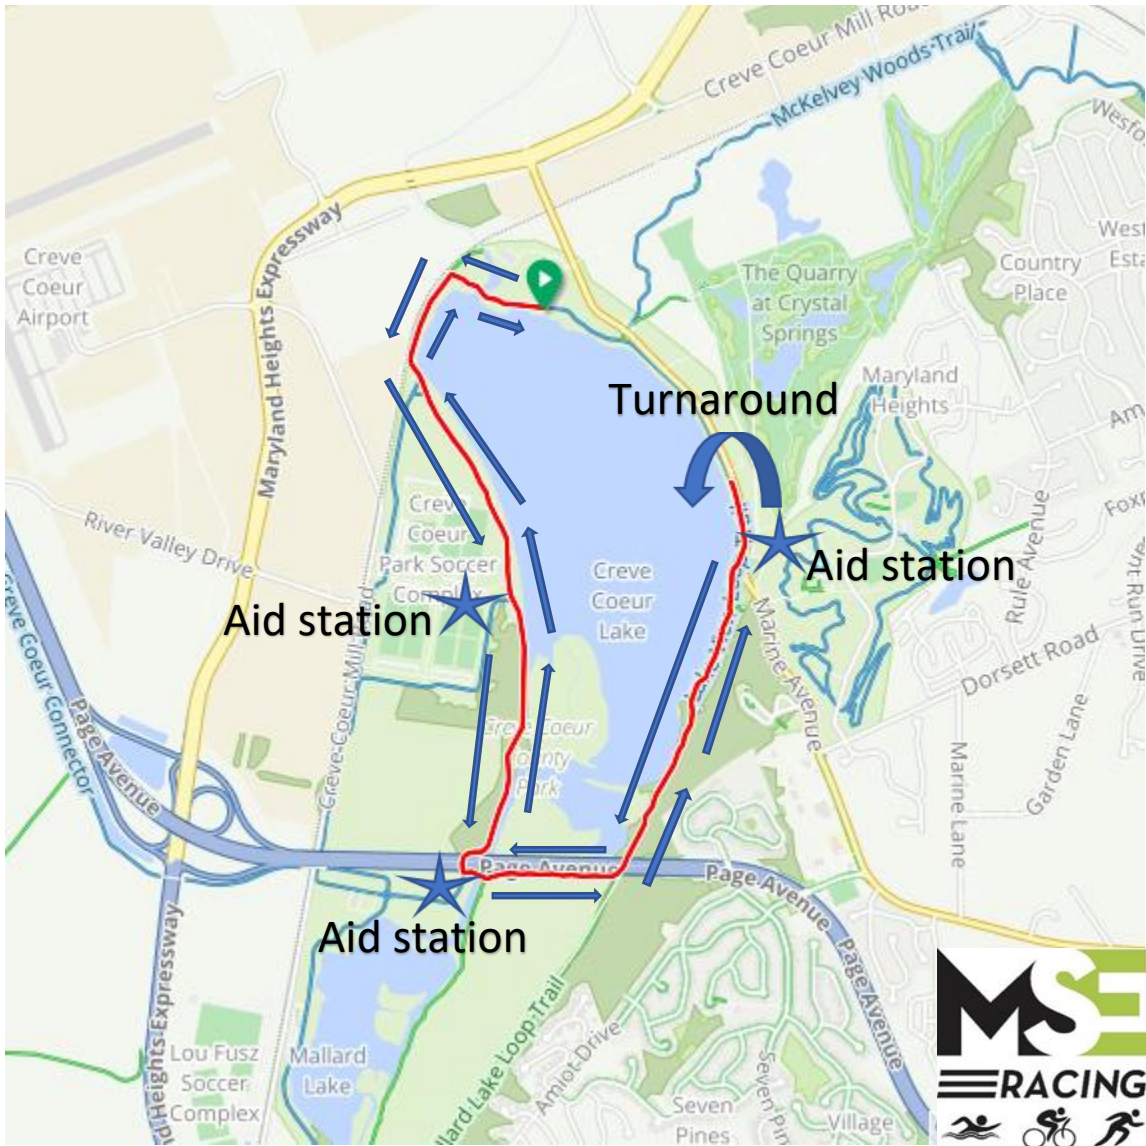

Swiftly Fun Run – 1 Mile Route

Clickable, downloadable map –

<https://ridewithgps.com/routes/46434771>

Elevation

Swiftly Fun Run – 5K Route
Out & Back Course

Click here to view the route turn by turn –

<https://ridewithgps.com/routes/46434843>

Elevation

Swiftly Fun Run – 10K Route
Out & Back Course

Click here to view the route turn by turn –
<https://ridewithgps.com/routes/46434875>

Elevation

Swifty Fun Run – Half Marathon Route

Clickable, downloadable map –

<https://ridewithgps.com/routes/46082332>

Elevation