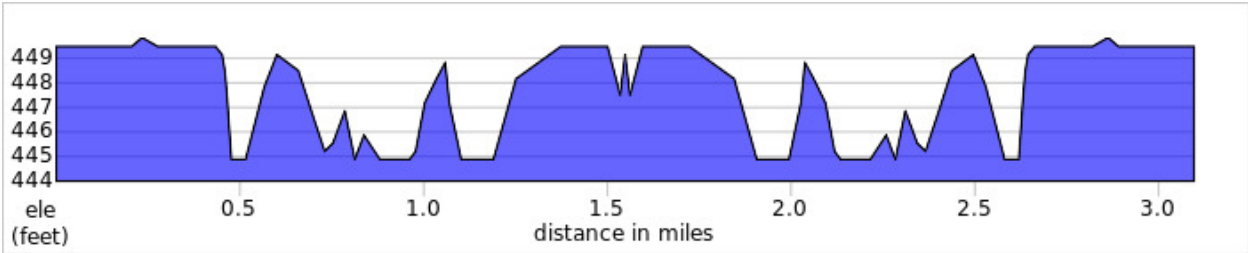

Swiftly Fun Run – 1 Mile Route

Clickable, downloadable map –

<https://ridewithgps.com/routes/46434771>

Elevation

Swiftly Fun Run – 5K Route
Out & Back Course

Click here to view the route turn by turn –

<https://ridewithgps.com/routes/46434843>

Elevation

Swiftly Fun Run – 10K Route
Out & Back Course

Click here to view the route turn by turn –
<https://ridewithgps.com/routes/46434875>

Elevation

Swifty Fun Run – Half Marathon Route

Clickable, downloadable map –