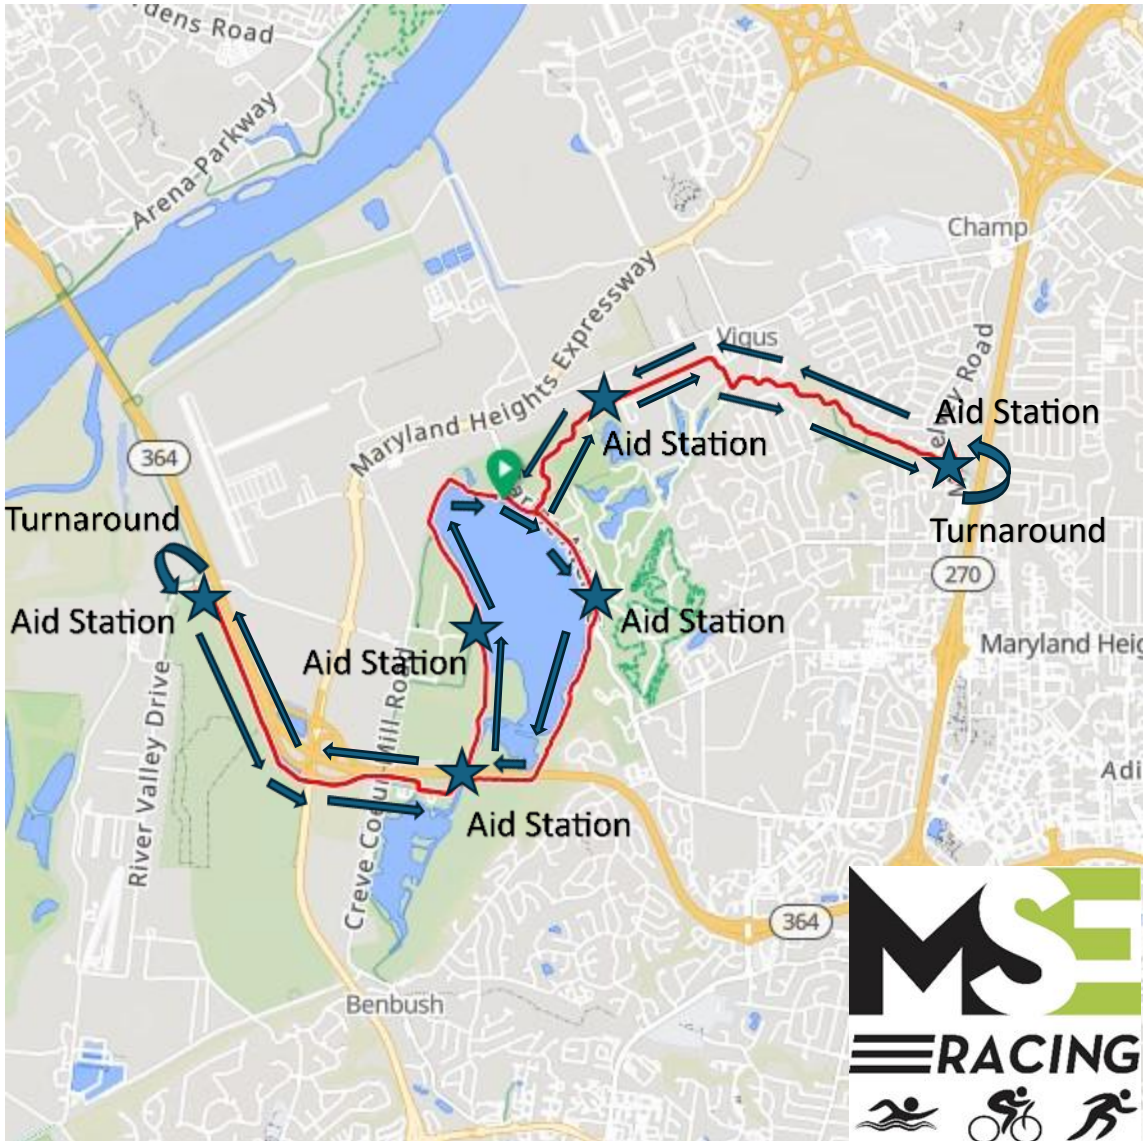

Swiftly Fun Run – 1 Mile Route

Clickable, downloadable map –

<https://ridewithgps.com/routes/46434771>

Elevation

Swiftly Fun Run – 5K Route
Out & Back Course

Click here to view the route turn by turn –

<https://ridewithgps.com/routes/46434843>

Elevation

Swiftly Fun Run – 10K Route
Out & Back Course

Click here to view the route turn by turn –
<https://ridewithgps.com/routes/46434875>

Elevation

Swifty Fun Run – Half Marathon Route

Clickable, downloadable map –

<https://ridewithgps.com/routes/46082332>

Elevation