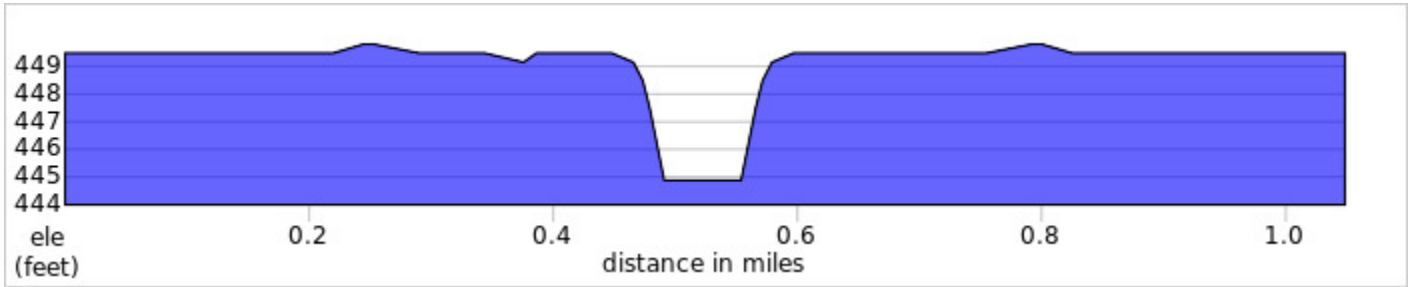

Swiftly Fun Run – 1 Mile Route

Clickable, downloadable map –

<https://ridewithgps.com/routes/46434771>

Elevation

Swiftly Fun Run – 5K Route
Out & Back Course

Click here to view the route turn by turn –

<https://ridewithgps.com/routes/46434843>