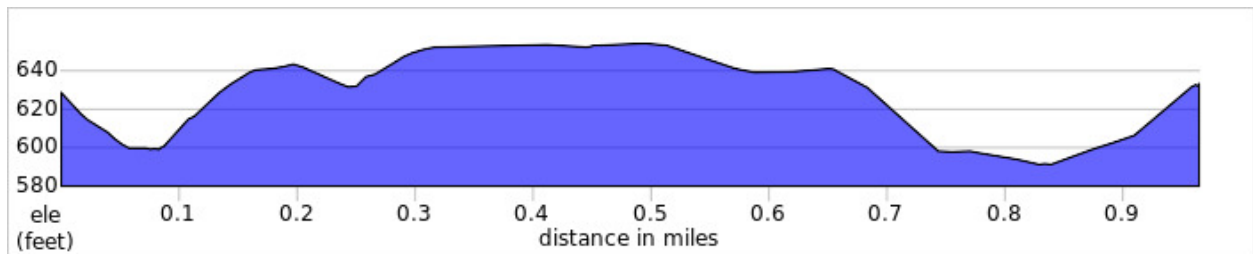

Click here to view the route turn by turn –
<https://ridewithgps.com/routes/41609068>

Elevation

Click here to view the route turn by turn –
<https://ridewithgps.com/routes/41609060>

Elevation