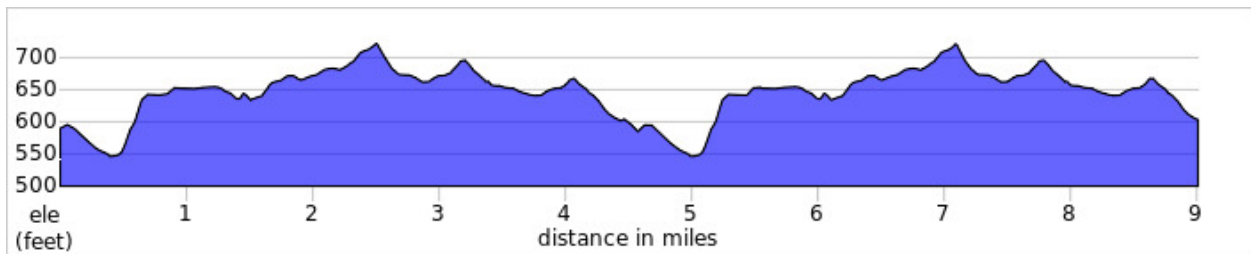

**Ballwin Triathlon Swim Route**  
**Serpentine Pool Swim – 300 yards**

Click here to view the route turn by turn –  
<https://ridewithgps.com/routes/41609154>

Elevation

Click here to view the route turn by turn –  
<https://ridewithgps.com/routes/41608527>

Elevation