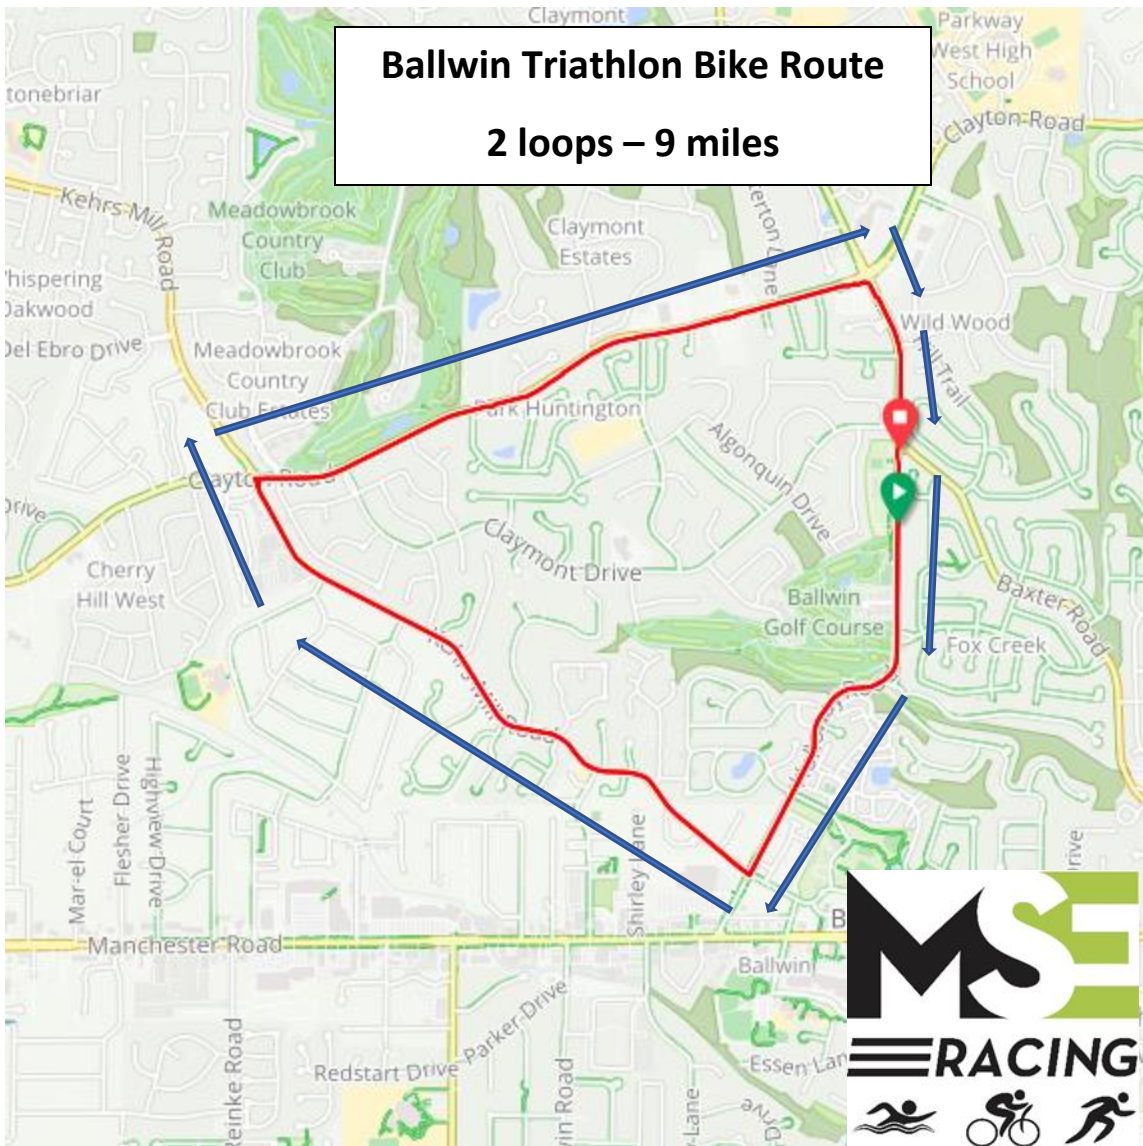

**Ballwin Triathlon Swim Route**  
**Serpentine Pool Swim – 300 yards**

Click here to view the route turn by turn –  
<https://ridewithgps.com/routes/41609154>

Elevation

Click here to view the route turn by turn –  
<https://ridewithgps.com/routes/41608527>

Elevation