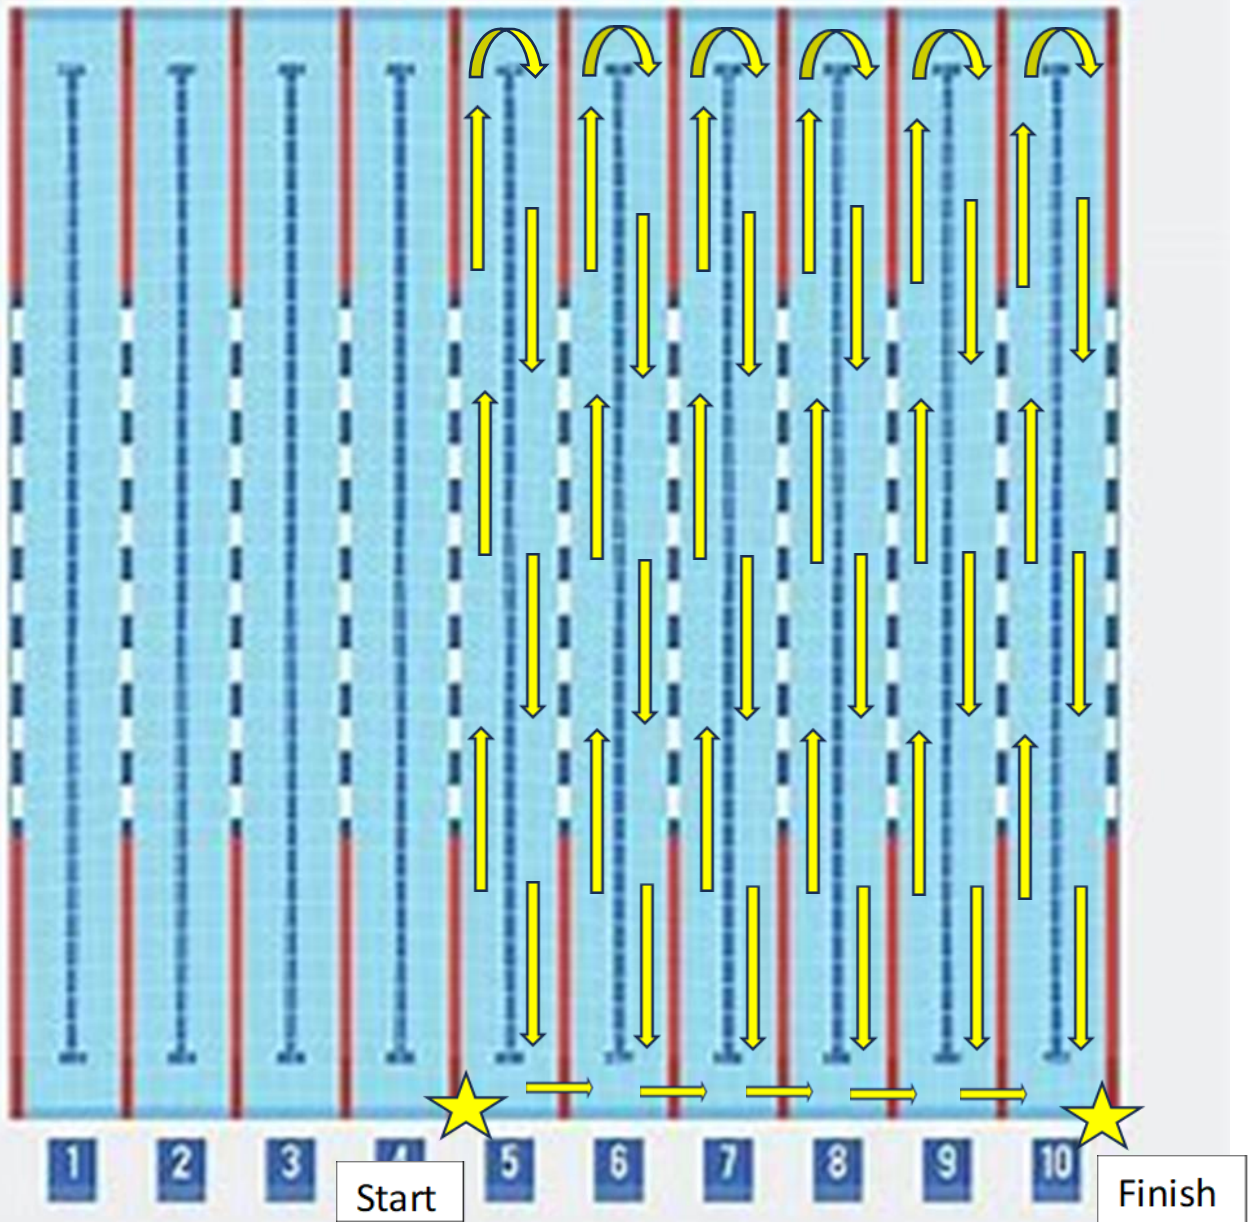

**Ballwin Triathlon Swim Route**  
**Serpentine Pool Swim – 300 yards**

Click here to view the route turn by turn –  
<https://ridewithgps.com/routes/41609154>

Elevation

Click here to view the route turn by turn –  
<https://ridewithgps.com/routes/41608527>

Elevation