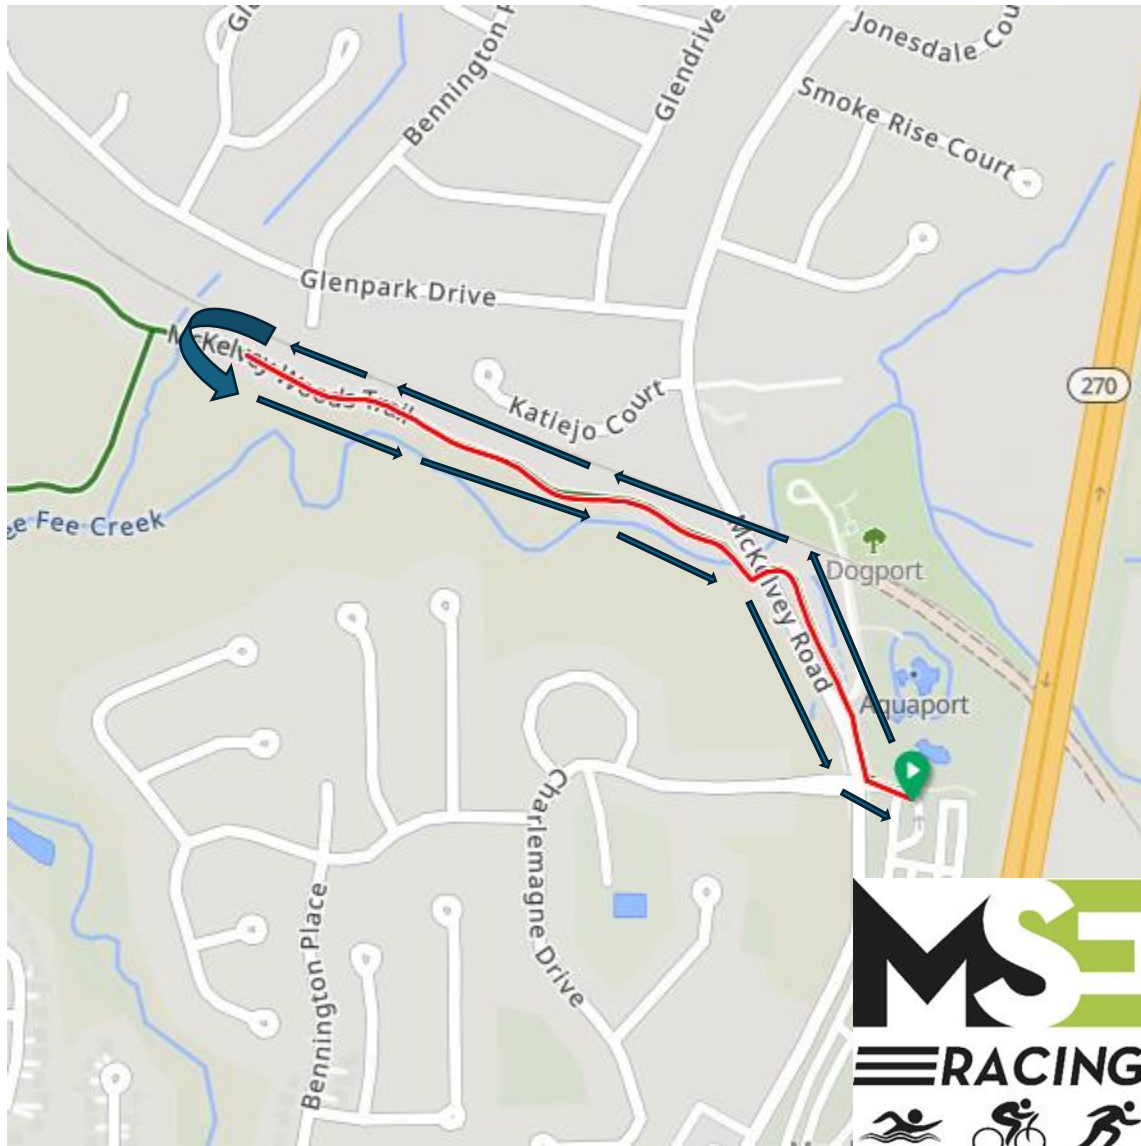

Couch Tater to 5K
Out and Back Course

To view the course, turn by turn scan the QR code below or visit –

<https://ridewithgps.com/routes/48930754>

Elevation Map

**Couch Tater to 1 Mile
Out and Back Course**

To view the course, turn by turn scan the QR code below or visit –

<https://ridewithgps.com/routes/48957431>