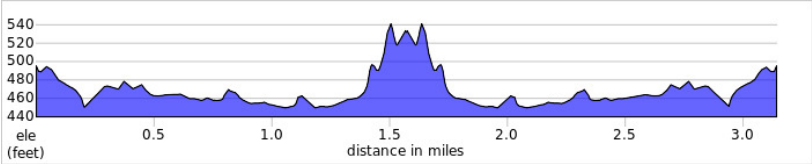

Couch Tater to 5K
Out and Back Course

To view the course, turn by turn scan the QR code below or visit –

<https://ridewithgps.com/routes/48930754>

Elevation Map

**Couch Tater to 1 Mile
Out and Back Course**

To view the course, turn by turn scan the QR code below or visit –

<https://ridewithgps.com/routes/48957431>