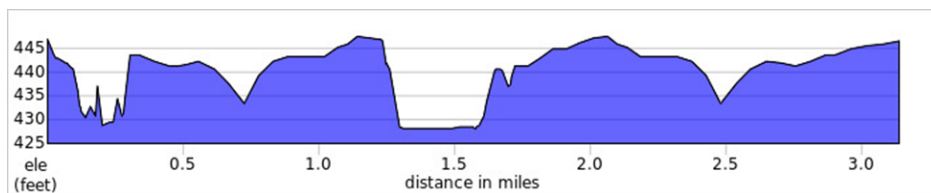

## Elevation

**Love to Run St. Charles – 10K Route**

Clickable, downloadable map -

<https://ridewithgps.com/routes/45907291>

**Elevation**