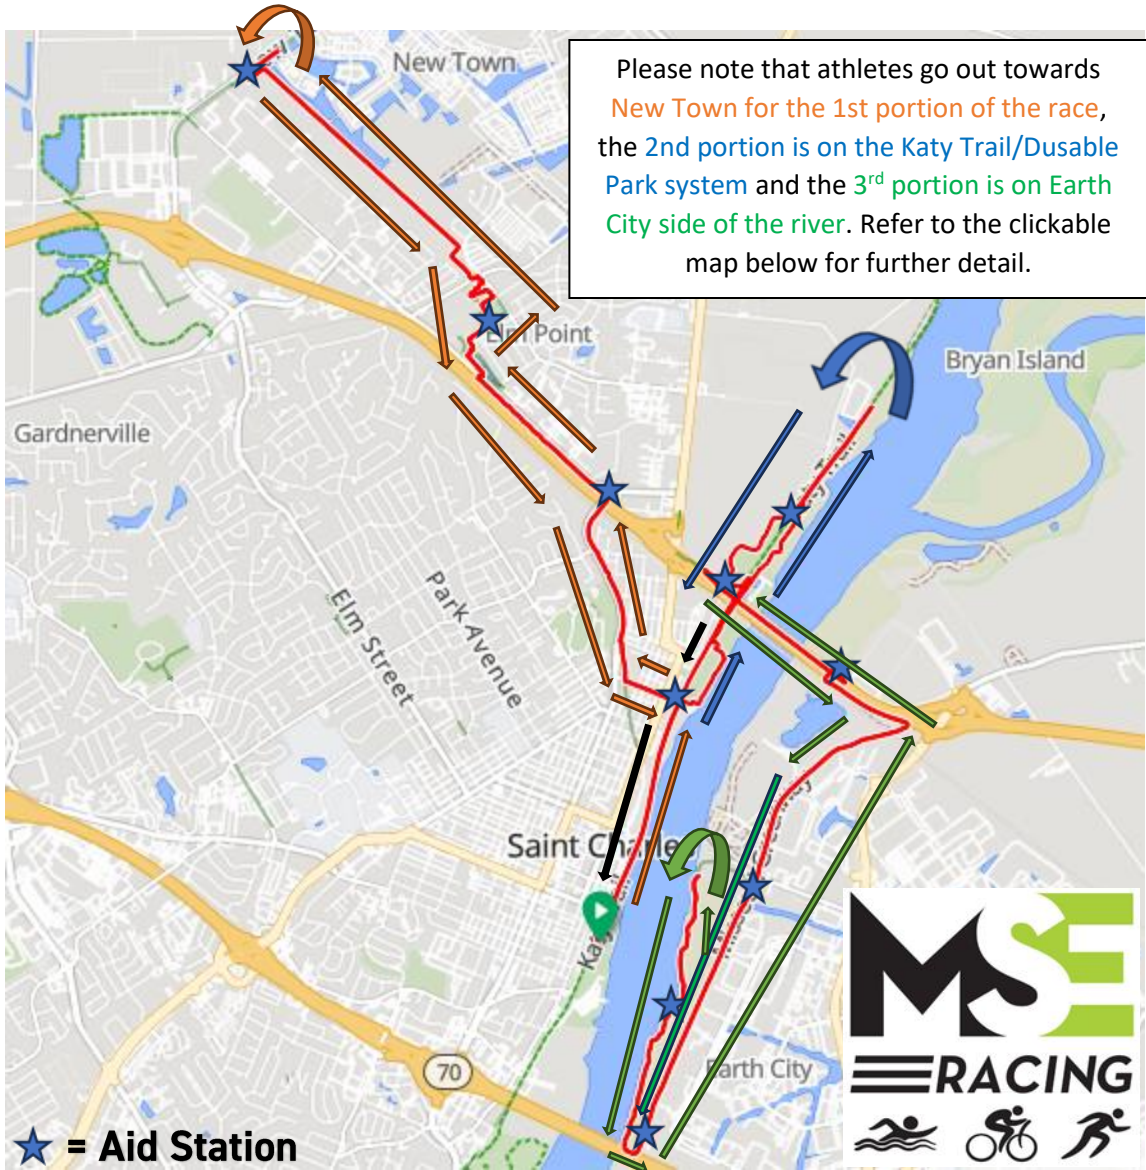

# Love to Run St. Charles – 5K Route

Clickable, downloadable map -

<http://ridewithgps.com/routes/45907338>

## Elevation

**Love to Run St. Charles – 10K Route**

Clickable, downloadable map -

<https://ridewithgps.com/routes/45907291>

**Elevation**

# Love to Run St. Charles – Half Marathon Route

Clickable, downloadable map - <https://ridewithgps.com/routes/48717532>

Elevation

# Love to Run St. Charles – Marathon Route

Clickable, downloadable map - <https://ridewithgps.com/routes/48717584>

Elevation