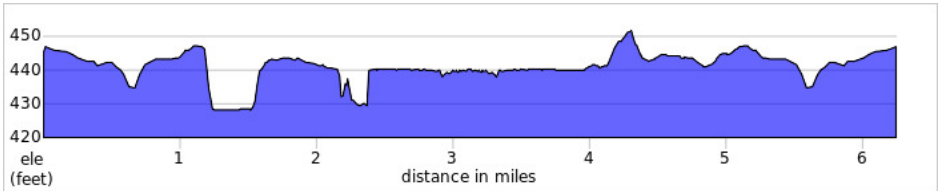

## Elevation

**Love to Run St. Charles – 10K Route**

Clickable, downloadable map -

<https://ridewithgps.com/routes/45907291>

**Elevation**

# Love to Run St. Charles – Half Marathon Route

Clickable, downloadable map - <https://ridewithgps.com/routes/48717532>

Elevation