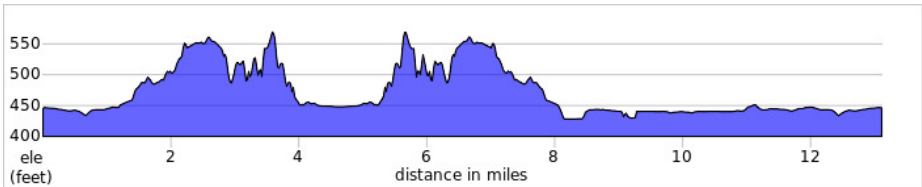

## Elevation

**Love to Run St. Charles – 10K Route**

Clickable, downloadable map -

<https://ridewithgps.com/routes/45907291>

**Elevation**

# Love to Run St. Charles – Half Marathon Route

Clickable, downloadable map - <https://ridewithgps.com/routes/48717532>

Elevation