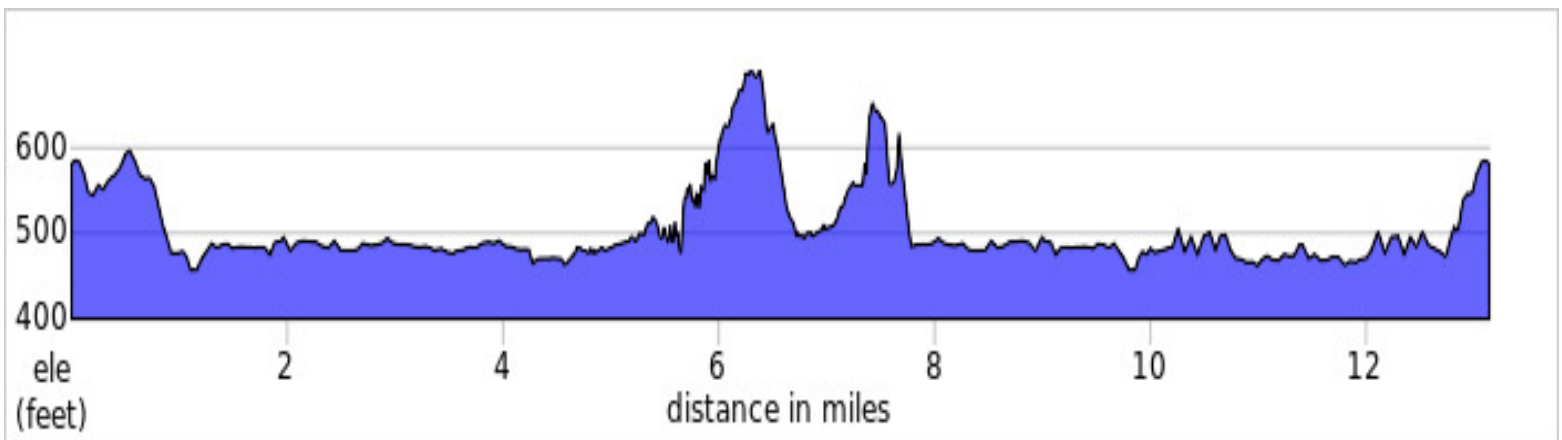

Drink MO Wine Half Marathon Course

<https://ridewithgps.com/routes/41525981>

Drink MO Wine 10K Course

<https://ridewithgps.com/routes/41527742>

<https://ridewithgps.com/routes/41532295>