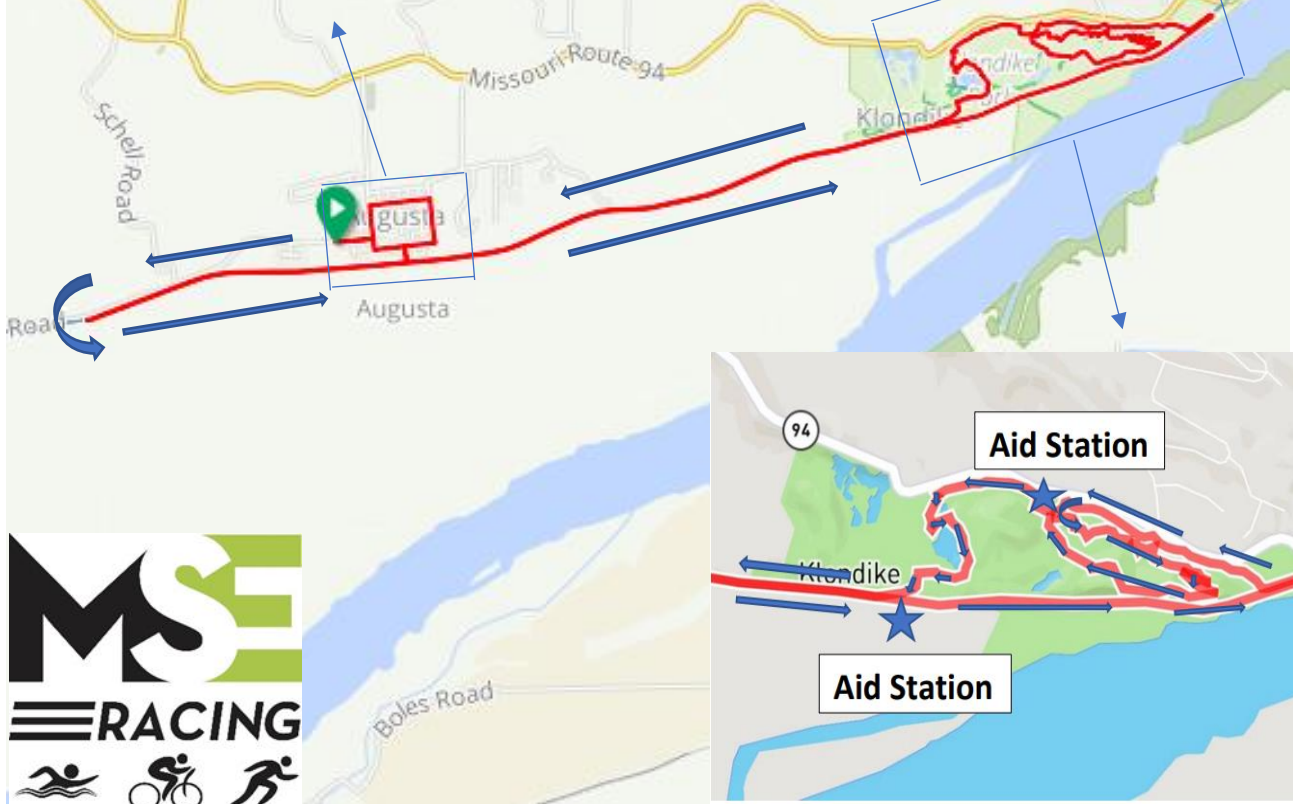

Drink MO Wine Half Marathon Course

<https://ridewithgps.com/routes/41525981>

Drink MO Wine 10K Course

<https://ridewithgps.com/routes/41527742>

<https://ridewithgps.com/routes/41532295>