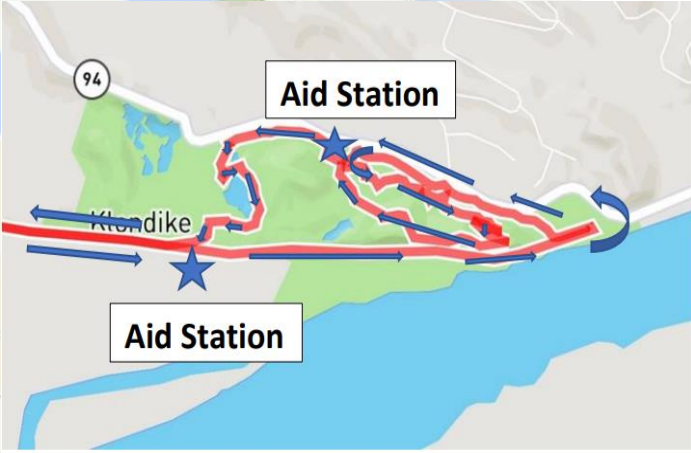

Drink MO Wine Half Marathon Course

<https://ridewithgps.com/routes/41525981>

Drink MO Wine 10K Course

<https://ridewithgps.com/routes/41527742>

<https://ridewithgps.com/routes/41532295>