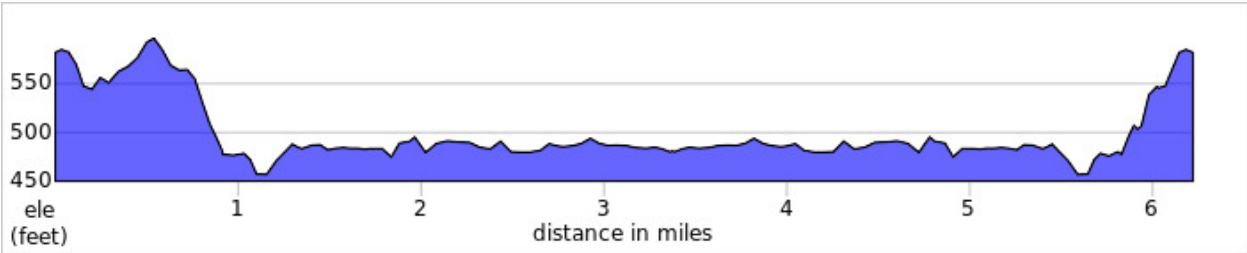

Drink MO Wine Half Marathon Course

<https://ridewithgps.com/routes/41525981>

Drink MO Wine 10K Course

<https://ridewithgps.com/routes/41527742>

<https://ridewithgps.com/routes/41532295>