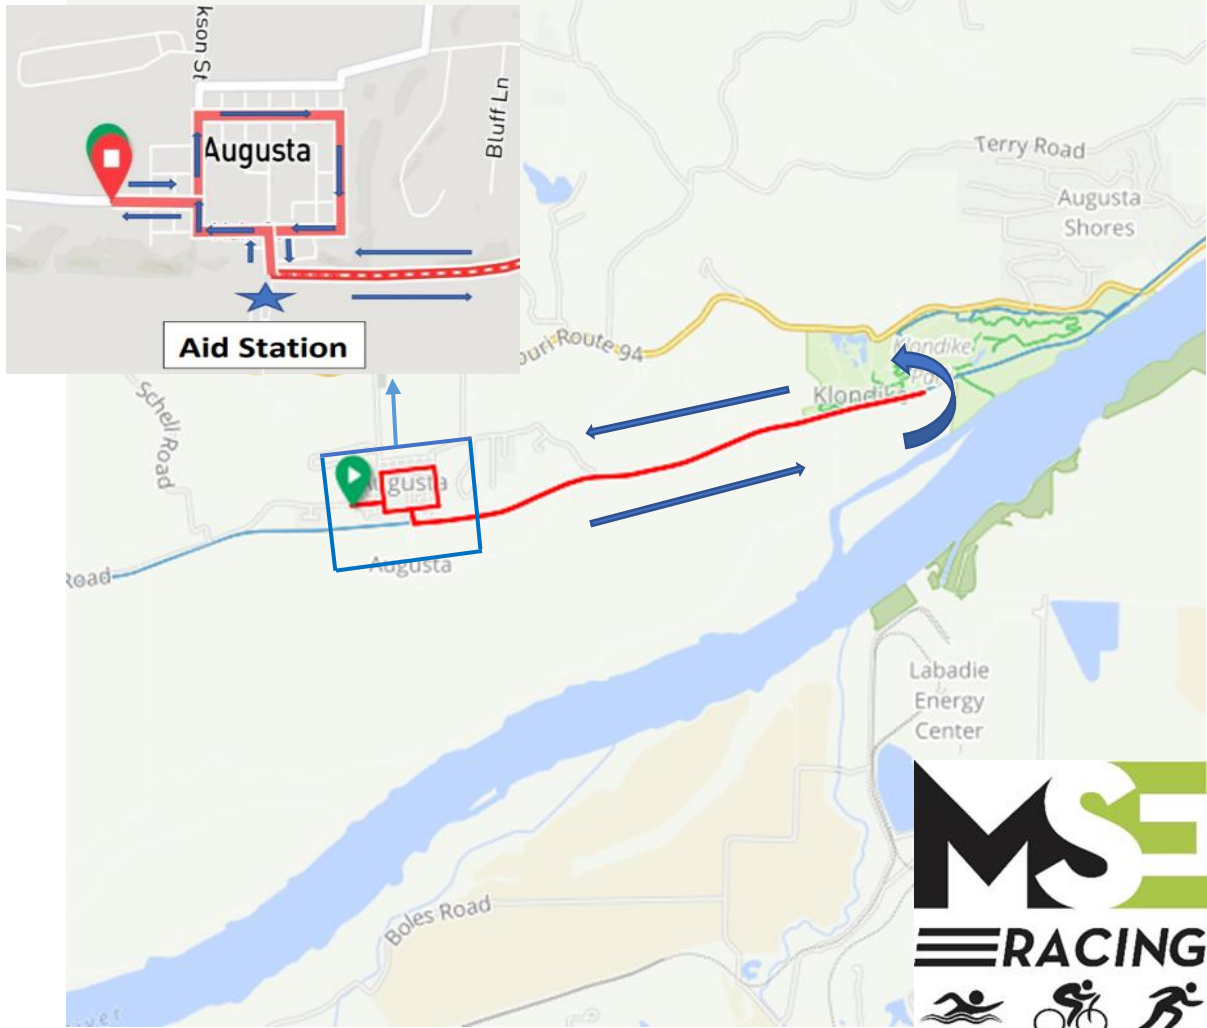

Drink MO Wine Half Marathon Course

<https://ridewithgps.com/routes/41525981>

Drink MO Wine 10K Course

<https://ridewithgps.com/routes/41527742>

<https://ridewithgps.com/routes/41532295>