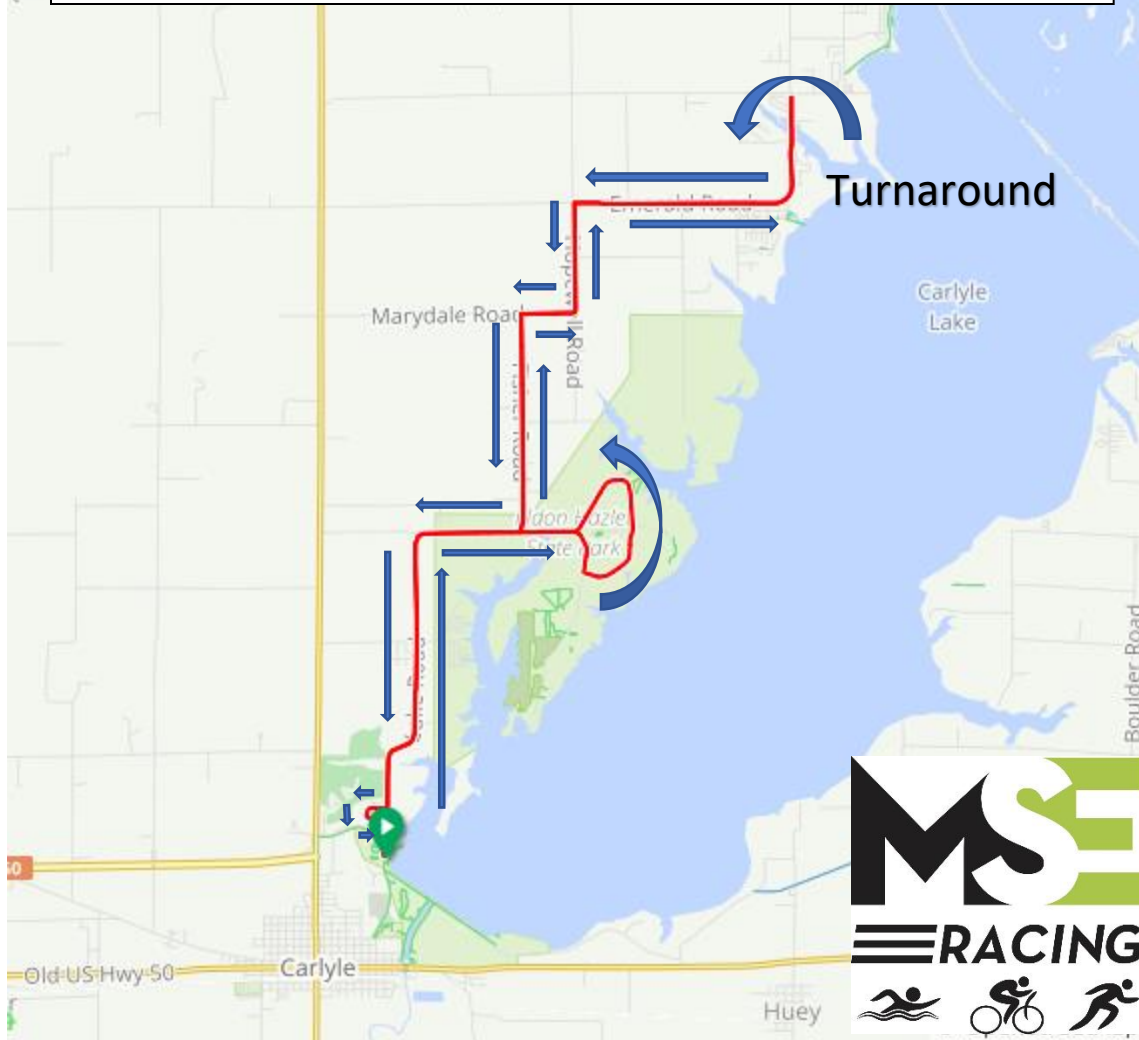

<https://ridewithgps.com/routes/40788109>

Elevation

Lake Carlyle Triathlon – Sprint Bike Route – 12 miles

<https://ridewithgps.com/routes/40787859>

Elevation

Lake Carlyle Triathlon – Olympic Run Route – 6.2 miles

<https://ridewithgps.com/routes/40788082>

Elevation

Lake Carlyle Triathlon – Olympic Bike Route – 24.8 miles

<https://ridewithgps.com/routes/40787891>

Elevation