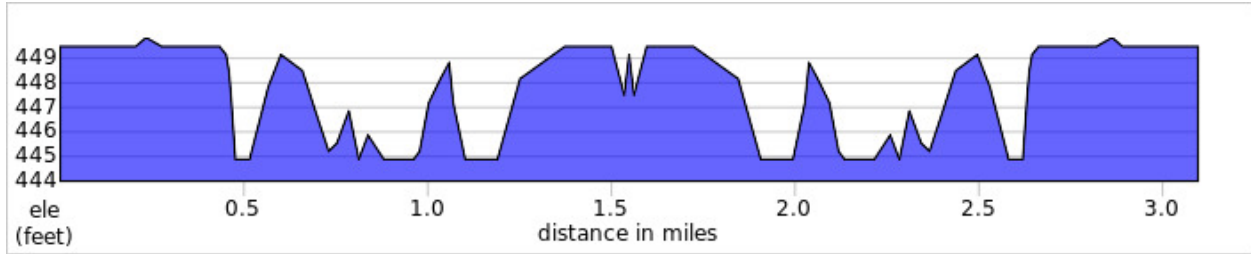

# Lou Fusz Sabaru St. Louis Triathlon – Out & Back Bike Course

Sprint Bike Route – 1 LAP - 12.4 miles

Olympic Bike Route – 2 LAPS – 24.8 miles

Click here to view the route turn by turn –

Sprint Route - <https://ridewithgps.com/routes/41578088>

Olympic Route - <https://ridewithgps.com/routes/41578070>

**Lou Fusz Subaru St. Louis Triathlon – Sprint Run Route – 3.1 miles**  
**Out & Back Course**

Click here to view the route turn by turn –  
<https://ridewithgps.com/routes/41578103>