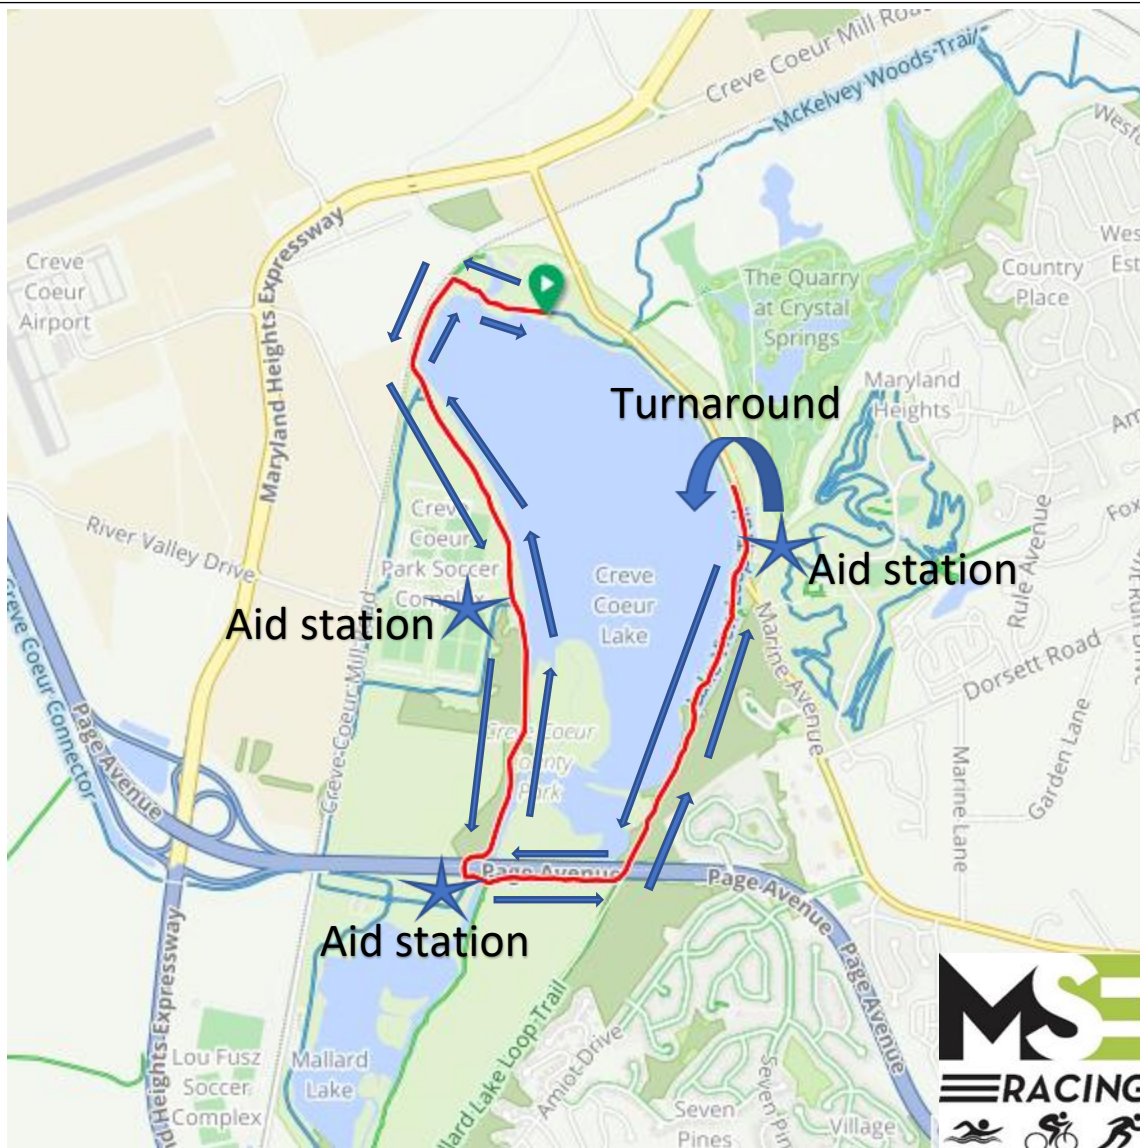

# Lou Fusz Sabaru St. Louis Triathlon – Out & Back Bike Course

Sprint Bike Route – 1 LAP - 12.4 miles

Olympic Bike Route – 2 LAPS – 24.8 miles

Click here to view the route turn by turn –

Sprint Route - <https://ridewithgps.com/routes/41578088>

Olympic Route - <https://ridewithgps.com/routes/41578070>

**Lou Fusz Subaru St. Louis Triathlon – Sprint Run Route – 3.1 miles**  
**Out & Back Course**

Click here to view the route turn by turn –  
<https://ridewithgps.com/routes/41578103>

# Lou Fusz Subaru St. Louis Triathlon – Olympic Run Route – 6.2 miles

## Out & Back Course

Click here to view the route turn by turn –

<https://ridewithgps.com/routes/41578095>