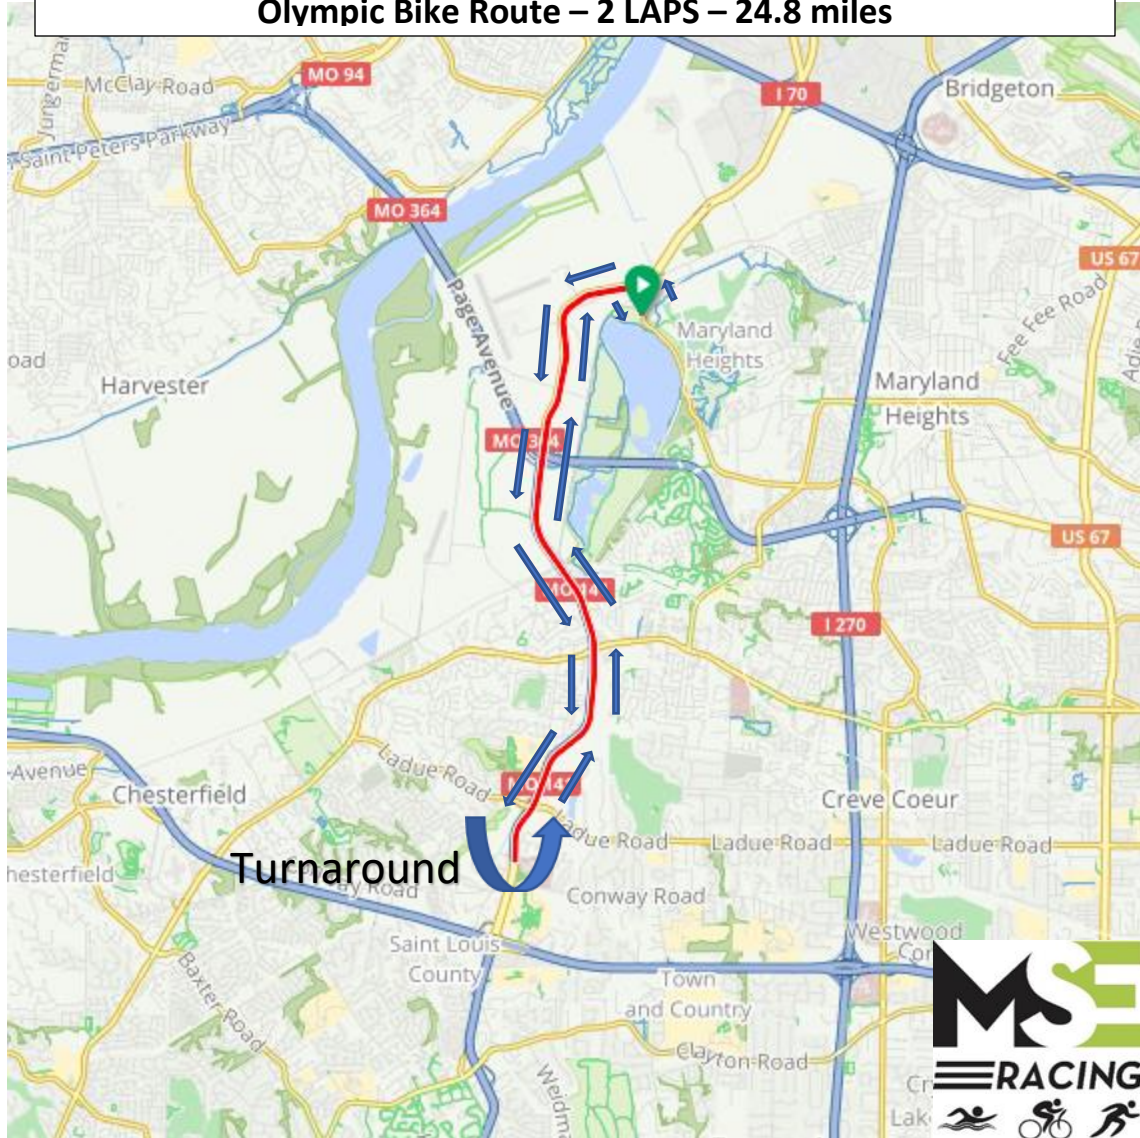

# Lou Fusz Sabaru St. Louis Triathlon – Out & Back Bike Course

Sprint Bike Route – 1 LAP - 12.4 miles

Olympic Bike Route – 2 LAPS – 24.8 miles

Click here to view the route turn by turn –

Sprint Route - <https://ridewithgps.com/routes/41578088>

Olympic Route - <https://ridewithgps.com/routes/41578070>

**Lou Fusz Subaru St. Louis Triathlon – Sprint Run Route – 3.1 miles**  
**Out & Back Course**

Click here to view the route turn by turn –  
<https://ridewithgps.com/routes/41578103>

# Lou Fusz Subaru St. Louis Triathlon – Olympic Run Route – 6.2 miles

## Out & Back Course

Click here to view the route turn by turn –

<https://ridewithgps.com/routes/41578095>